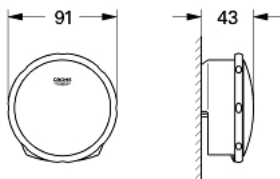

19 952 000 TALENTOFILL INLET-, POP-UP AND WASTE-SYSTEM

PRODUCT DESCRIPTION

- Tyc: Chrome
- set for final installation
- consisting of:
 - escutcheon
 - supply part
 - waste plug
 - fixing set
- in combination with Talentofill 28 990/28 991
- GROHE LongLife finish

19 952 000 TALENTOFILL INLET-, POP-UP AND WASTE-SYSTEM

SPARE PARTS

1: Plug (Spare part-nr. 06625000)