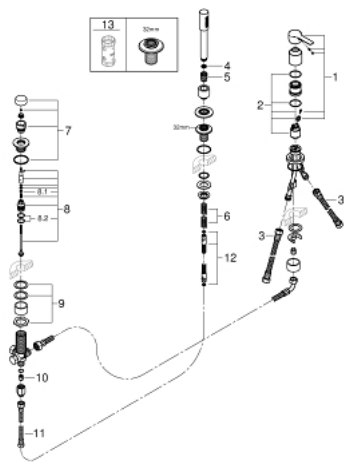

19 965 001 LINEARE THREE-HOLE SINGLE-LEVER BATH COMBINATION

PRODUCT DESCRIPTION

- Colour: chrome
- three hole installation
- GROHE SilkMove 35 mm ceramic cartridge
- with temperature limiter
- GROHE LongLife finish
- consisting of:
 - single lever mixer operating element
 - diverter bath/shower
 - without spout
 - metal stick hand shower
 - metal shower hose 2000 mm (always chrome for any colour of the set)
 - flexible connection hoses
 - connection for shower hose
 - protected against backflow
 - for use with 29 037 000
 - for combination with 28 990 / 28 991
 - min. recommended pressure 1.0 bar

19 965 001 LINEARE THREE-HOLE SINGLE-LEVER BATH COMBINATION

SPARE PARTS

- 1: Lever (Spare part-nr. 46983000)
 - 2: Cartridge (Spare part-nr. 46374000)
 - 3: Connecting hose (Spare part-nr. 07227000)
 - 4: Dirt strainer (Spare part-nr. 0700200M)
 - 5: Cone nut (Spare part-nr. 08864000)
 - 6: Compression spring (Spare part-nr. 00869000)
 - 7: Diverter knob (Spare part-nr. 46721000)
 - 8: Diverter (Spare part-nr. 45443000)
 - 8.1: O-Ring $\varnothing 6 \times \varnothing 2$ (Spare part-nr. 0128300M)
 - 8.2: Sealing washer (Spare part-nr. 0120500M)
 - 9: Repl.kit f.shank fastening 3/4" (Spare part-nr. 45444000)
 - 10: Non-return valve (Spare part-nr. 08565000)
 - 11: Connecting hose (Spare part-nr. 07300000)
 - 12: Metal shower hose (Spare part-nr. 28146000)
 - 13: Socket spanner (Spare part-nr. 19332000)*
- * Optional accessories