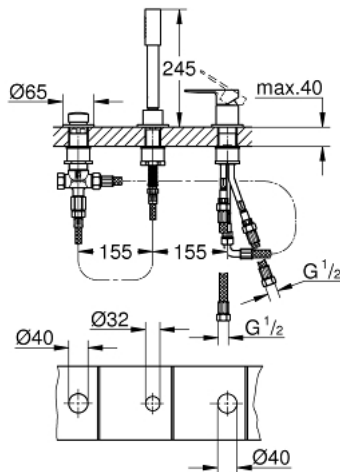

19 965 001 LINEARE THREE-HOLE SINGLE-LEVER BATH COMBINATION

PRODUCT DESCRIPTION

- Colour: chrome
- three hole installation
- GROHE SilkMove 35 mm ceramic cartridge
- with temperature limiter
- GROHE LongLife finish
- consisting of:
 - single lever mixer operating element
 - diverter bath/shower
 - without spout
 - metal stick hand shower
 - metal shower hose 2000 mm (always chrome for any colour of the set)
 - flexible connection hoses
 - connection for shower hose
 - protected against backflow
 - for use with 29 037 000
 - for combination with 28 990 / 28 991
 - min. recommended pressure 1.0 bar

19 965 001 LINEARE THREE-HOLE SINGLE-LEVER BATH COMBINATION

SPARE PARTS

- 1: Lever (Spare part-nr. 46983000)
 - 2: Cartridge (Spare part-nr. 46374000)
 - 3: Connecting hose (Spare part-nr. 07227000)
 - 4: Dirt strainer (Spare part-nr. 0700200M)
 - 5: Cone nut (Spare part-nr. 08864000)
 - 6: Compression spring (Spare part-nr. 00869000)
 - 7: Diverter knob (Spare part-nr. 46721000)
 - 8: Diverter (Spare part-nr. 45443000)
 - 8.1: O-Ring $\varnothing 6 \times \varnothing 2$ (Spare part-nr. 0128300M)
 - 8.2: Sealing washer (Spare part-nr. 0120500M)
 - 9: Repl.kit f.shank fastening 3/4" (Spare part-nr. 45444000)
 - 10: Non-return valve (Spare part-nr. 08565000)
 - 11: Connecting hose (Spare part-nr. 07300000)
 - 12: Metal shower hose (Spare part-nr. 28146000)
 - 13: Socket spanner (Spare part-nr. 19332000)*
- * Optional accessories