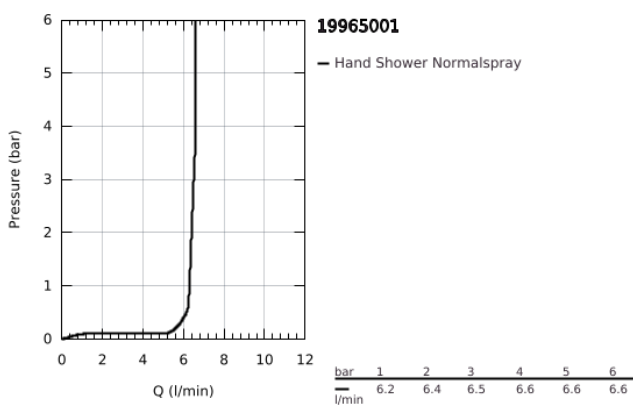

19 965 001 LINEARE THREE-HOLE SINGLE-LEVER BATH COMBINATION

PRODUCT DESCRIPTION

- Colour: chrome
- three hole installation
- GROHE SilkMove 35 mm ceramic cartridge
- with temperature limiter
- GROHE LongLife finish
- consisting of:
 - single lever mixer operating element
 - diverter bath/shower
 - without spout
 - metal stick hand shower
 - metal shower hose 2000 mm (always chrome for any colour of the set)
 - flexible connection hoses
 - connection for shower hose
 - protected against backflow
 - for use with 29 037 000
 - for combination with 28 990 / 28 991
 - min. recommended pressure 1.0 bar

19 965 001 LINEARE THREE-HOLE SINGLE-LEVER BATH COMBINATION

SPARE PARTS

- 1: Lever (Spare part-nr. 46983000)
 - 2: Cartridge (Spare part-nr. 46374000)
 - 3: Connecting hose (Spare part-nr. 07227000)
 - 4: Dirt strainer (Spare part-nr. 0700200M)
 - 5: Cone nut (Spare part-nr. 08864000)
 - 6: Compression spring (Spare part-nr. 00869000)
 - 7: Diverter knob (Spare part-nr. 46721000)
 - 8: Diverter (Spare part-nr. 45443000)
 - 8.1: O-Ring $\varnothing 6 \times \varnothing 2$ (Spare part-nr. 0128300M)
 - 8.2: Sealing washer (Spare part-nr. 0120500M)
 - 9: Repl.kit f.shank fastening 3/4" (Spare part-nr. 45444000)
 - 10: Non-return valve (Spare part-nr. 08565000)
 - 11: Connecting hose (Spare part-nr. 07300000)
 - 12: Metal shower hose (Spare part-nr. 28146000)
 - 13: Socket spanner (Spare part-nr. 19332000)*
- * Optional accessories