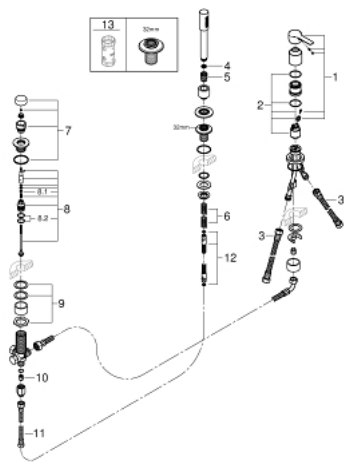

19 965 001 LINEARE THREE-HOLE SINGLE-LEVER BATH COMBINATION

PRODUCT DESCRIPTION

- Tyc: Chrome
- three hole installation
- GROHE SilkMove 35 mm ceramic cartridge
- with temperature limiter
- GROHE LongLife finish
- consisting of:
 - single lever mixer operating element
 - diverter bath/shower
 - without spout
 - metal stick hand shower
 - metal shower hose 2000 mm (always chrome for any colour of the set)
 - flexible connection hoses
 - connection for shower hose
 - protected against backflow
 - for use with 29 037 000
 - for combination with 28 990 / 28 991
 - min. recommended pressure 1.0 bar

19 965 001 LINEARE THREE-HOLE SINGLE-LEVER BATH COMBINATION

SPARE PARTS

- 1: Lever (Spare part-nr. 46983000)
 - 2: Cartridge (Spare part-nr. 46374000)
 - 3: Connecting hose (Spare part-nr. 07227000)
 - 4: Dirt strainer (Spare part-nr. 0700200M)
 - 5: Cone nut (Spare part-nr. 08864000)
 - 6: Compression spring (Spare part-nr. 00869000)
 - 7: Diverter knob (Spare part-nr. 46721000)
 - 8: Diverter (Spare part-nr. 45443000)
 - 8.1: Sealing washer $\varnothing 6 \times \varnothing 2$ (Spare part-nr. 0128300M)
 - 8.2: Sealing washer (Spare part-nr. 0120500M)
 - 9: Replacement kit for shank fastening (Spare part-nr. 45444000)
 - 10: Non-return valve (Spare part-nr. 08565000)
 - 11: Connecting hose (Spare part-nr. 07300000)
 - 12: Metal shower hose (Spare part-nr. 28146000)
 - 13: Socket spanner (Spare part-nr. 19332000)*
- * Optional accessories