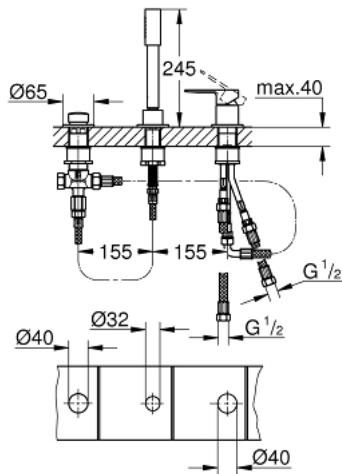

19 965 001 LINEARE THREE-HOLE SINGLE-LEVER BATH COMBINATION

PRODUCT DESCRIPTION

- Tyc: Chrome
- three hole installation
- GROHE SilkMove 35 mm ceramic cartridge
- with temperature limiter
- GROHE LongLife finish
- consisting of:
 - single lever mixer operating element
 - diverter bath/shower
 - without spout
 - metal stick hand shower
 - metal shower hose 2000 mm (always chrome for any colour of the set)
 - flexible connection hoses
 - connection for shower hose
 - protected against backflow
 - for use with 29 037 000
 - for combination with 28 990 / 28 991
 - min. recommended pressure 1.0 bar

19 965 001 LINEARE THREE-HOLE SINGLE-LEVER BATH COMBINATION

SPARE PARTS

- 1: Lever (Spare part-nr. 46983000)
 - 2: Cartridge (Spare part-nr. 46374000)
 - 3: Connecting hose (Spare part-nr. 07227000)
 - 4: Dirt strainer (Spare part-nr. 0700200M)
 - 5: Cone nut (Spare part-nr. 08864000)
 - 6: Compression spring (Spare part-nr. 00869000)
 - 7: Diverter knob (Spare part-nr. 46721000)
 - 8: Diverter (Spare part-nr. 45443000)
 - 8.1: Sealing washer $\varnothing 6 \times \varnothing 2$ (Spare part-nr. 0128300M)
 - 8.2: Sealing washer (Spare part-nr. 0120500M)
 - 9: Replacement kit for shank fastening (Spare part-nr. 45444000)
 - 10: Non-return valve (Spare part-nr. 08565000)
 - 11: Connecting hose (Spare part-nr. 07300000)
 - 12: Metal shower hose (Spare part-nr. 28146000)
 - 13: Socket spanner (Spare part-nr. 19332000)*
- * Optional accessories