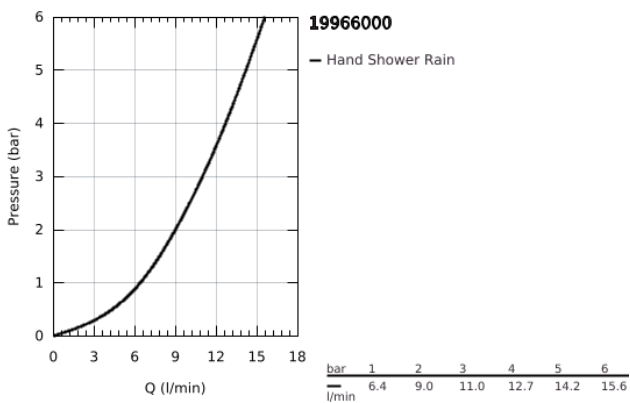

19 966 000 EUROCUBE 3-HOLE BATH COMBINATION TRIM SET

PRODUCT DESCRIPTION

- Colour: chrome
- GROHE SilkMove 46 mm ceramic cartridge
- GROHE LongLife finish
- consisting of:
 - single lever mixer operating element
 - diverter bath/shower
 - without spout
 - Euphoria Cube hand shower (27 699 000) 9.4 l/min
 - metal shower hose 2000 mm (always chrome for any colour of the set)
 - flexible connection hoses
 - connection for shower hose
 - protected against backflow
 - for use with 29 037 000
 - for combination with 28 990 / 28 991