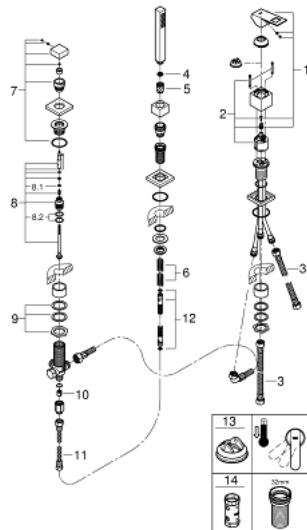

19 966 000 EUROCUBE 3-HOLE BATH COMBINATION TRIM SET

PRODUCT DESCRIPTION

- Colour: chrome
- GROHE SilkMove 46 mm ceramic cartridge
- GROHE LongLife finish
- consisting of:
 - single lever mixer operating element
 - diverter bath/shower
 - without spout
 - Euphoria Cube hand shower (27 699 000) 9.4 l/min
 - metal shower hose 2000 mm (always chrome for any colour of the set)
 - flexible connection hoses
 - connection for shower hose
 - protected against backflow
 - for use with 29 037 000
 - for combination with 28 990 / 28 991

19 966 000 EUROCUBE 3-HOLE BATH COMBINATION TRIM SET

SPARE PARTS

- 1: Lever (Spare part-nr. 46782000)
- 2: Cartridge (Spare part-nr. 46048000)
- 3: Connecting hose (Spare part-nr. 07227000)
- 4: Dirt strainer (Spare part-nr. 0700200M)
- 5: Cone nut (Spare part-nr. 08864000)
- 6: Compression spring (Spare part-nr. 00869000)
- 7: Diverter knob (Spare part-nr. 48126000)
- 8: Diverter (Spare part-nr. 45443000)
- 8.1: O-Ring $\varnothing 6 \times \varnothing 2$ (Spare part-nr. 0128300M)
- 8.2: Sealing washer (Spare part-nr. 0120500M)
- 9: Repl.kit f.shank fastening 3/4" (Spare part-nr. 45444000)
- 10: Non-return valve (Spare part-nr. 08565000)
- 11: Connecting hose (Spare part-nr. 07300000)
- 12: Metal shower hose (Spare part-nr. 28146000)
- 13: Temperature limiter (Spare part-nr. 46375000)*
- 14: Socket spanner (Spare part-nr. 19332000)*