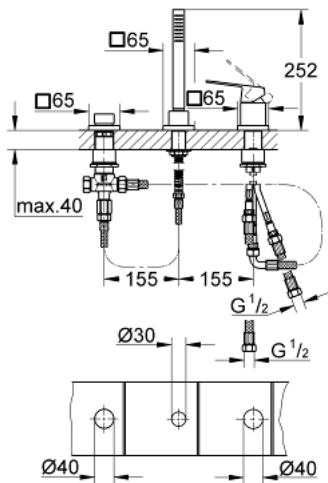

19 966 000 EUROCUBE 3-HOLE BATH COMBINATION TRIM SET

PRODUCT DESCRIPTION

- Colour: chrome
- GROHE SilkMove 46 mm ceramic cartridge
- GROHE LongLife finish
- consisting of:
 - single lever mixer operating element
 - diverter bath/shower
 - without spout
 - Euphoria Cube hand shower (27 699 000) 9.4 l/min
 - metal shower hose 2000 mm (always chrome for any colour of the set)
 - flexible connection hoses
 - connection for shower hose
 - protected against backflow
 - for use with 29 037 000
 - for combination with 28 990 / 28 991

19 966 000 EUROCUBE 3-HOLE BATH COMBINATION TRIM SET

SPARE PARTS

- 1: Lever (Spare part-nr. 46782000)
- 2: Cartridge (Spare part-nr. 46048000)
- 3: Connecting hose (Spare part-nr. 07227000)
- 4: Dirt strainer (Spare part-nr. 0700200M)
- 5: Cone nut (Spare part-nr. 08864000)
- 6: Compression spring (Spare part-nr. 00869000)
- 7: Diverter knob (Spare part-nr. 48126000)
- 8: Diverter (Spare part-nr. 45443000)
- 8.1: O-Ring $\varnothing 6 \times \varnothing 2$ (Spare part-nr. 0128300M)
- 8.2: Sealing washer (Spare part-nr. 0120500M)
- 9: Repl.kit f.shank fastening 3/4" (Spare part-nr. 45444000)
- 10: Non-return valve (Spare part-nr. 08565000)
- 11: Connecting hose (Spare part-nr. 07300000)
- 12: Metal shower hose (Spare part-nr. 28146000)
- 13: Temperature limiter (Spare part-nr. 46375000)*
- 14: Socket spanner (Spare part-nr. 19332000)*