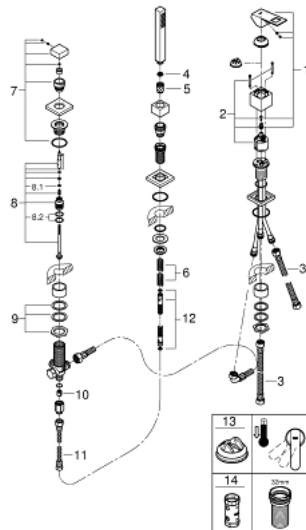

19 966 000 EUROCUBE THREE-HOLE BATH COMBINATION

PRODUCT DESCRIPTION

- Tyc: Chrome
- GROHE SilkMove 46 mm ceramic cartridge
- GROHE LongLife finish
- consisting of:
 - single lever mixer operating element
 - diverter bath/shower
 - without spout
 - Euphoria Cube hand shower (27 699 000) 9.4 l/min
 - metal shower hose 2000 mm (always chrome for any colour of the set)
 - flexible connection hoses
 - connection for shower hose
 - protected against backflow
 - for use with 29 037 000
 - for combination with 28 990 / 28 991

19 966 000 EUROCUBE THREE-HOLE BATH COMBINATION

SPARE PARTS

- 1: Lever (Spare part-nr. 46782000)
 - 2: Cartridge (Spare part-nr. 46048000)
 - 3: Connecting hose (Spare part-nr. 07227000)
 - 4: Dirt strainer (Spare part-nr. 0700200M)
 - 5: Cone nut (Spare part-nr. 08864000)
 - 6: Compression spring (Spare part-nr. 00869000)
 - 7: Diverter knob (Spare part-nr. 48126000)
 - 8: Diverter (Spare part-nr. 45443000)
 - 8.1: Sealing washer $\varnothing 6 \times \varnothing 2$ (Spare part-nr. 0128300M)
 - 8.2: Sealing washer (Spare part-nr. 0120500M)
 - 9: Replacement kit for shank fastening (Spare part-nr. 45444000)
 - 10: Non-return valve (Spare part-nr. 08565000)
 - 11: Connecting hose (Spare part-nr. 07300000)
 - 12: Metal shower hose (Spare part-nr. 28146000)
 - 13: Temperature limiter (Spare part-nr. 46375000)*
 - 14: Socket spanner (Spare part-nr. 19332000)*
- * Optional accessories