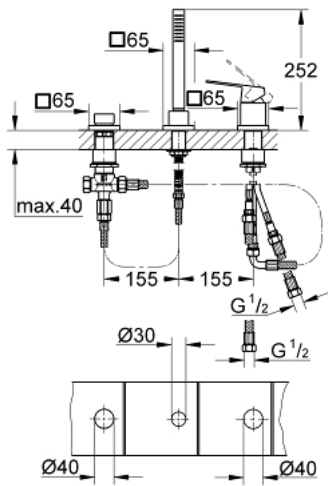

19 966 000 EUROCUBE THREE-HOLE BATH COMBINATION

PRODUCT DESCRIPTION

- Tyc: Chrome
- GROHE SilkMove 46 mm ceramic cartridge
- GROHE LongLife finish
- consisting of:
 - single lever mixer operating element
 - diverter bath/shower
 - without spout
 - Euphoria Cube hand shower (27 699 000) 9.4 l/min
 - metal shower hose 2000 mm (always chrome for any colour of the set)
 - flexible connection hoses
 - connection for shower hose
 - protected against backflow
 - for use with 29 037 000
 - for combination with 28 990 / 28 991

19 966 000 EUROCUBE THREE-HOLE BATH COMBINATION

SPARE PARTS

- 1: Lever (Spare part-nr. 46782000)
 - 2: Cartridge (Spare part-nr. 46048000)
 - 3: Connecting hose (Spare part-nr. 07227000)
 - 4: Dirt strainer (Spare part-nr. 0700200M)
 - 5: Cone nut (Spare part-nr. 08864000)
 - 6: Compression spring (Spare part-nr. 00869000)
 - 7: Diverter knob (Spare part-nr. 48126000)
 - 8: Diverter (Spare part-nr. 45443000)
 - 8.1: Sealing washer $\varnothing 6 \times \varnothing 2$ (Spare part-nr. 0128300M)
 - 8.2: Sealing washer (Spare part-nr. 0120500M)
 - 9: Replacement kit for shank fastening (Spare part-nr. 45444000)
 - 10: Non-return valve (Spare part-nr. 08565000)
 - 11: Connecting hose (Spare part-nr. 07300000)
 - 12: Metal shower hose (Spare part-nr. 28146000)
 - 13: Temperature limiter (Spare part-nr. 46375000)*
 - 14: Socket spanner (Spare part-nr. 19332000)*
- * Optional accessories