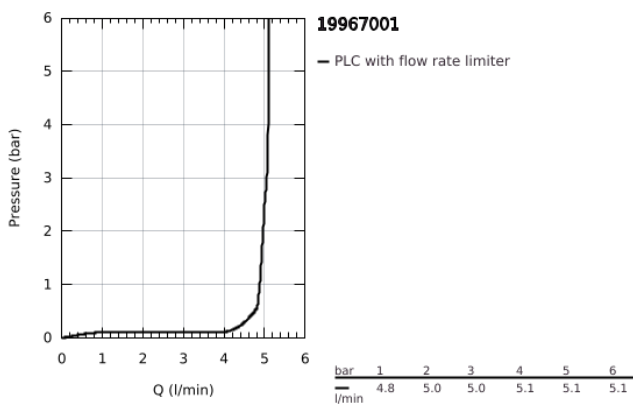

19 967 001 **ESSENCE 2-HOLE BASIN MIXER**
L-SIZE

PRODUCT DESCRIPTION

- Colour: chrome
- wall mounted
- trim set for use with rough-in set 23 571 000 / 32 635 000
- without concealed body
- metal escutcheon
- metal lever
- GROHE LongLife finish
- GROHE EcoJoy - less water, perfect flow
- maximum flow rate (at 3 bar): 5.7 l/min
- GROHE AquaGuide adjustable mousseur
- center distance 110 mm
- projection 230 mm

19 967 001 **ESSENCE 2-HOLE BASIN MIXER**
L-SIZE

SPARE PARTS

- 1: Lever (Spare part-nr. 46916000)
- 2: Spout (Spare part-nr. 48639000)
- 2.1: Mousseur (Spare part-nr. 48480000)
- 2.2: Screw (Spare part-nr. 43094000)
- 3: Extension (Spare part-nr. 46943000)*
- * Optional accessories