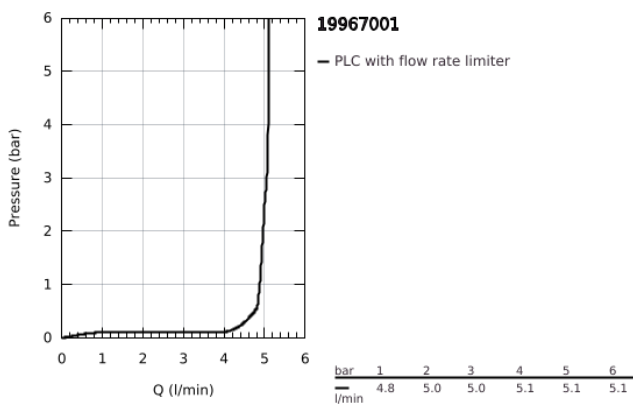

19 967 001 ESSENCE 2-HOLE BASIN MIXER L-SIZE

PRODUCT DESCRIPTION

- Colour: chrome
- wall mounted
- trim set for use with rough-in set 23 571 000 / 32 635 000
- without concealed body
- metal escutcheon
- metal lever
- GROHE LongLife finish
- GROHE EcoJoy mousseur 5.7 l/min
- GROHE AquaGuide adjustable mousseur
- center distance 110 mm
- projection 230 mm

19 967 001 **ESSENCE 2-HOLE BASIN MIXER**
L-SIZE

SPARE PARTS

- 1: Lever (Spare part-nr. 46916000)
- 2: Spout (Spare part-nr. 48639000)
- 2.1: Mousseur (Spare part-nr. 48480000)
- 2.2: Screw (Spare part-nr. 43094000)
- 3: Extension (Spare part-nr. 46943000)*
- * Optional accessories