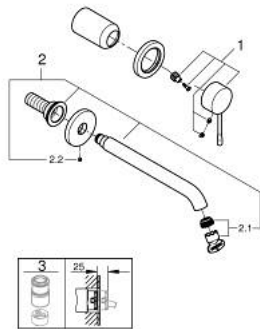

19 967 001 ESSENCE 2-HOLE BASIN MIXER L-SIZE

PRODUCT DESCRIPTION

- Colour: chrome
- wall mounted
- trim set for use with rough-in set 23 571 000 / 32 635 000
- without concealed body
- metal escutcheon
- metal lever
- GROHE LongLife finish
- GROHE EcoJoy mousseur 5.7 l/min
- GROHE AquaGuide adjustable mousseur
- center distance 110 mm
- projection 230 mm

19 967 001 **ESSENCE 2-HOLE BASIN MIXER**
L-SIZE

SPARE PARTS

- 1: Lever (Spare part-nr. 46916000)
- 2: Spout (Spare part-nr. 48639000)
- 2.1: Mousseur (Spare part-nr. 48480000)
- 2.2: Screw (Spare part-nr. 43094000)
- 3: Extension (Spare part-nr. 46943000)*
- * Optional accessories