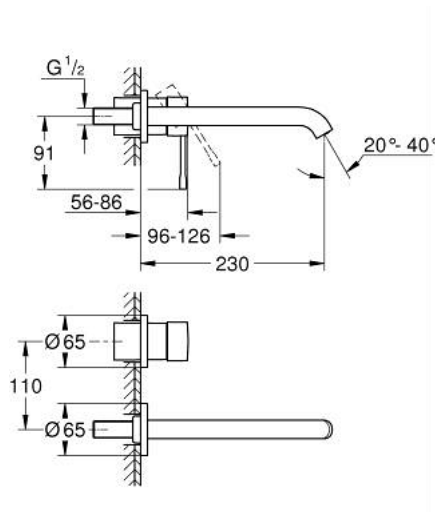

19 967 001 ESSENCE 2-HOLE BASIN MIXER L-SIZE

PRODUCT DESCRIPTION

- Colour: chrome
- wall mounted
- trim set for use with rough-in set 23 571 000 / 32 635 000
- without concealed body
- metal escutcheon
- metal lever
- GROHE LongLife finish
- GROHE EcoJoy mousseur 5.7 l/min
- GROHE AquaGuide adjustable mousseur
- center distance 110 mm
- projection 230 mm

19 967 001 **ESSENCE 2-HOLE BASIN MIXER**
L-SIZE

SPARE PARTS

- 1: Lever (Spare part-nr. 46916000)
- 2: Spout (Spare part-nr. 48639000)
- 2.1: Mousseur (Spare part-nr. 48480000)
- 2.2: Screw (Spare part-nr. 43094000)
- 3: Extension (Spare part-nr. 46943000)*
- * Optional accessories