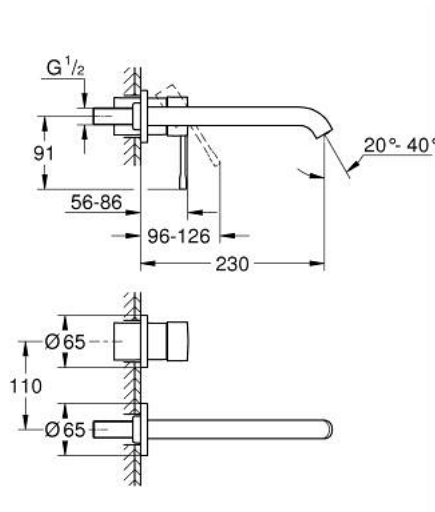

19 967 001 **ESSENCE 2-HOLE BASIN MIXER**
L-SIZE

PRODUCT DESCRIPTION

- Colour: chrome
- wall mounted
- trim set for use with rough-in set 23 571 000 / 32 635 000
- without concealed body
- metal escutcheon
- metal lever
- GROHE LongLife finish
- GROHE EcoJoy - less water, perfect flow
- maximum flow rate (at 3 bar): 5.7 l/min
- GROHE AquaGuide adjustable mousseur
- center distance 110 mm
- projection 230 mm

19 967 001 **ESSENCE 2-HOLE BASIN MIXER**
L-SIZE

SPARE PARTS

- 1: Lever (Spare part-nr. 46916000)
- 2: Spout (Spare part-nr. 48639000)
- 2.1: Mousseur (Spare part-nr. 48480000)
- 2.2: Screw (Spare part-nr. 43094000)
- 3: Extension (Spare part-nr. 46943000)*
- * Optional accessories