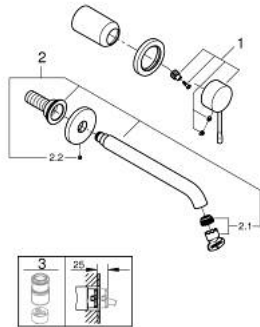

19 967 001 ESSENCE 2-HOLE BASIN MIXER L-SIZE

PRODUCT DESCRIPTION

- Tyc: Chrome
- wall mounted
- trim set for use with rough-in set 23 571 000 / 32 635 000
- without concealed body
- metal escutcheon
- metal lever
- GROHE LongLife finish
- GROHE EcoJoy - Less water, perfect flow
- maximum flow rate (at 3 bar): 5.7 l/min
- GROHE AquaGuide adjustable mousseur
- center distance 110 mm
- projection 230 mm

19 967 001 **ESSENCE 2-HOLE BASIN MIXER**
L-SIZE

SPARE PARTS

- 1: Lever (Spare part-nr. 46916000)
- 2: Spout (Spare part-nr. 48639000)
- 2.1: Mousseur (Spare part-nr. 48480000)
- 2.2: Screw (Spare part-nr. 43094000)
- 3: Extension (Spare part-nr. 46943000)*
- * Optional accessories