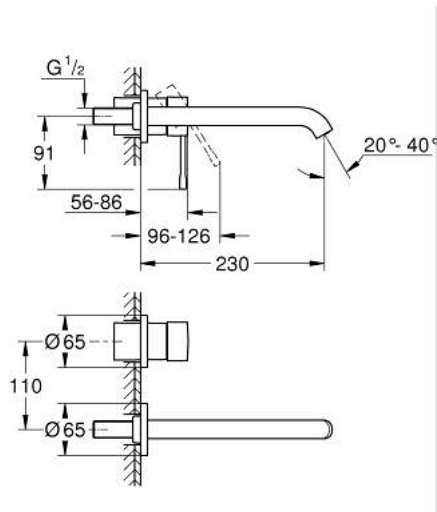

## 19 967 001 ESSENCE 2-HOLE BASIN MIXER L-SIZE

### PRODUCT DESCRIPTION

- Tyc: Chrome
- wall mounted
- trim set for use with rough-in set 23 571 000 / 32 635 000
- without concealed body
- metal escutcheon
- metal lever
- GROHE LongLife finish
- GROHE EcoJoy mousseur 5.7 l/min
- GROHE AquaGuide adjustable mousseur
- center distance 110 mm
- projection 230 mm

19 967 001 **ESSENCE 2-HOLE BASIN MIXER**  
**L-SIZE**

**SPARE PARTS**

- 1: Lever (Spare part-nr. 46916000)
- 2: Spout (Spare part-nr. 48639000)
- 2.1: Mousseur (Spare part-nr. 48480000)
- 2.2: Screw (Spare part-nr. 43094000)
- 3: Extension (Spare part-nr. 46943000)\*
- \* Optional accessories