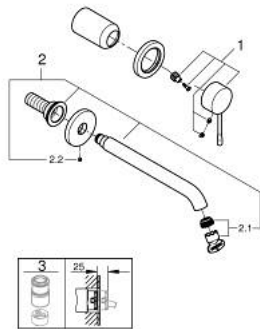

## 19 967 001 ESSENCE 2-HOLE BASIN MIXER L-SIZE

### PRODUCT DESCRIPTION

- Tyc: Chrome
- wall mounted
- trim set for use with rough-in set 23 571 000 / 32 635 000
- without concealed body
- metal escutcheon
- metal lever
- GROHE LongLife finish
- GROHE EcoJoy mousseur 5.7 l/min
- GROHE AquaGuide adjustable mousseur
- center distance 110 mm
- projection 230 mm

19 967 001 **ESSENCE 2-HOLE BASIN MIXER**  
**L-SIZE**

**SPARE PARTS**

- 1: Lever (Spare part-nr. 46916000)
- 2: Spout (Spare part-nr. 48639000)
- 2.1: Mousseur (Spare part-nr. 48480000)
- 2.2: Screw (Spare part-nr. 43094000)
- 3: Extension (Spare part-nr. 46943000)\*
- \* Optional accessories