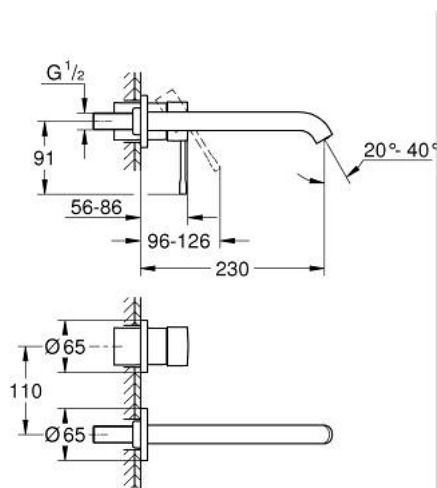

19 967 001 ESSENCE 2-HOLE BASIN MIXER L-SIZE

PRODUCT DESCRIPTION

- Tyc: Chrome
- wall mounted
- trim set for use with rough-in set 23 571 000 / 32 635 000
- without concealed body
- metal escutcheon
- metal lever
- GROHE LongLife finish
- GROHE EcoJoy - Less water, perfect flow
- maximum flow rate (at 3 bar): 5.7 l/min
- GROHE AquaGuide adjustable mousseur
- center distance 110 mm
- projection 230 mm

19 967 001 **ESSENCE 2-HOLE BASIN MIXER**
L-SIZE

SPARE PARTS

- 1: Lever (Spare part-nr. 46916000)
- 2: Spout (Spare part-nr. 48639000)
- 2.1: Mousseur (Spare part-nr. 48480000)
- 2.2: Screw (Spare part-nr. 43094000)
- 3: Extension (Spare part-nr. 46943000)*
- * Optional accessories