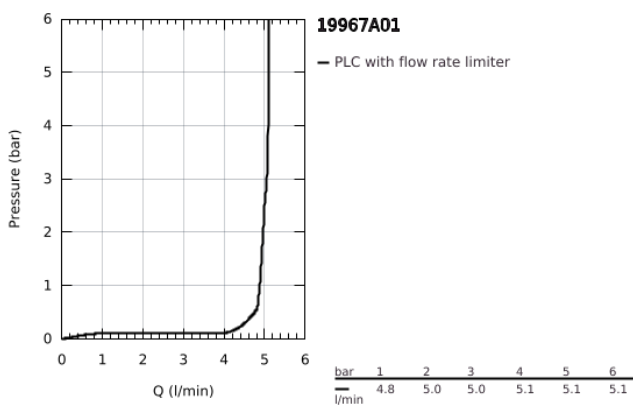

19 967 A01 ESSENCE 2-HOLE BASIN MIXER L-SIZE

PRODUCT DESCRIPTION

- Colour: hard graphite
- wall mounted
- trim set for use with rough-in set 23 571 000 / 32 635 000
- without concealed body
- metal escutcheon
- metal lever
- GROHE LongLife finish
- GROHE EcoJoy - less water, perfect flow
- maximum flow rate (at 3 bar): 5.7 l/min
- GROHE AquaGuide adjustable mousseur
- center distance 110 mm
- projection 230 mm

19 967 A01 ESSENCE 2-HOLE BASIN MIXER L-SIZE

SPARE PARTS

- 1: Lever (Spare part-nr. 46916A00)
- 2: Spout (Spare part-nr. 48639A00)
- 2.1: Mousseur (Spare part-nr. 48480000)
- 2.2: Screw (Spare part-nr. 43094000)
- 3: Extension (Spare part-nr. 46943000)*
- * Optional accessories