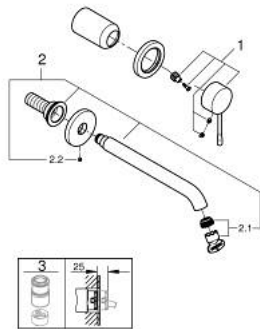

19 967 A01 ESSENCE 2-HOLE BASIN MIXER L-SIZE

PRODUCT DESCRIPTION

- Colour: hard graphite
- wall mounted
- trim set for use with rough-in set 23 571 000 / 32 635 000
- without concealed body
- metal escutcheon
- metal lever
- GROHE LongLife finish
- GROHE EcoJoy - less water, perfect flow
- maximum flow rate (at 3 bar): 5.7 l/min
- GROHE AquaGuide adjustable mousseur
- center distance 110 mm
- projection 230 mm

19 967 A01 ESSENCE 2-HOLE BASIN MIXER L-SIZE

SPARE PARTS

- 1: Lever (Spare part-nr. 46916A00)
- 2: Spout (Spare part-nr. 48639A00)
- 2.1: Mousseur (Spare part-nr. 48480000)
- 2.2: Screw (Spare part-nr. 43094000)
- 3: Extension (Spare part-nr. 46943000)*
- * Optional accessories