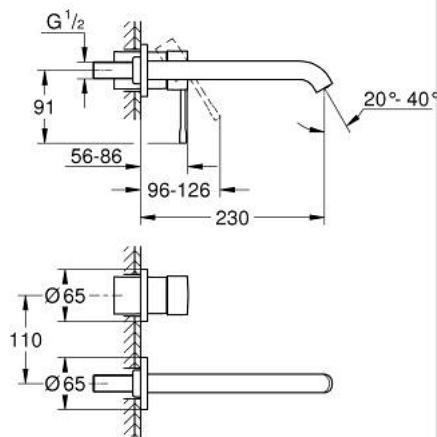

19 967 A01 ESSENCE 2-HOLE BASIN MIXER L-SIZE

PRODUCT DESCRIPTION

- Colour: hard graphite
- wall mounted
- trim set for use with rough-in set 23 571 000 / 32 635 000
- without concealed body
- metal escutcheon
- metal lever
- GROHE LongLife finish
- GROHE EcoJoy - less water, perfect flow
- maximum flow rate (at 3 bar): 5.7 l/min
- GROHE AquaGuide adjustable mousseur
- center distance 110 mm
- projection 230 mm

19 967 A01 ESSENCE 2-HOLE BASIN MIXER L-SIZE

SPARE PARTS

- 1: Lever (Spare part-nr. 46916A00)
- 2: Spout (Spare part-nr. 48639A00)
- 2.1: Mousseur (Spare part-nr. 48480000)
- 2.2: Screw (Spare part-nr. 43094000)
- 3: Extension (Spare part-nr. 46943000)*
- * Optional accessories