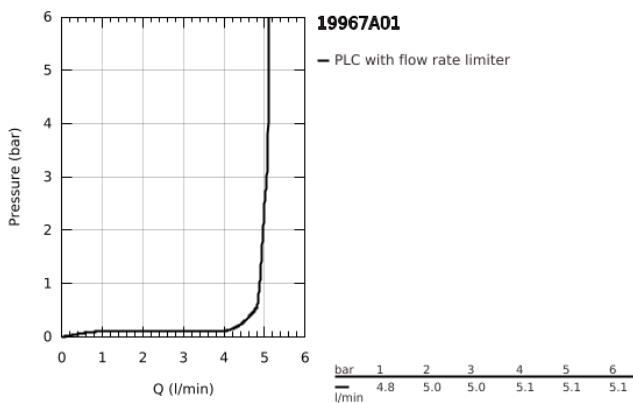

## 19 967 A01 ESSENCE 2-HOLE BASIN MIXER L-SIZE

### PRODUCT DESCRIPTION

- Colour: hard graphite
- wall mounted
- trim set for use with rough-in set 23 571 000 / 32 635 000
- without concealed body
- metal escutcheon
- metal lever
- GROHE LongLife finish
- GROHE EcoJoy mousseur 5.7 l/min
- GROHE AquaGuide adjustable mousseur
- center distance 110 mm
- projection 230 mm