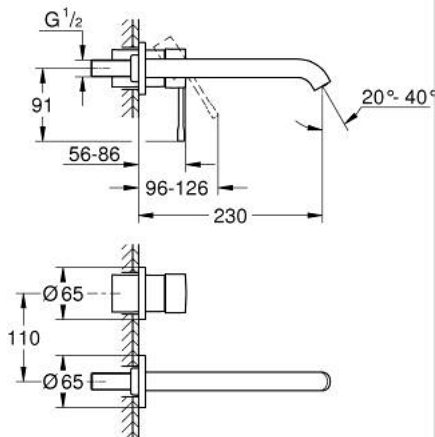

## 19 967 A01 ESSENCE 2-HOLE BASIN MIXER L-SIZE

### PRODUCT DESCRIPTION

- Colour: hard graphite
- wall mounted
- trim set for use with rough-in set 23 571 000 / 32 635 000
- without concealed body
- metal escutcheon
- metal lever
- GROHE LongLife finish
- GROHE EcoJoy mousseur 5.7 l/min
- GROHE AquaGuide adjustable mousseur
- center distance 110 mm
- projection 230 mm

### SPARE PARTS

- 1: Lever (Spare part-nr. 46916A00)
- 2: Spout (Spare part-nr. 48639A00)
- 2.1: Mousseur (Spare part-nr. 48480000)
- 2.2: Screw (Spare part-nr. 43094000)
- 3: Extension (Spare part-nr. 46943000)\*
- \* Optional accessories