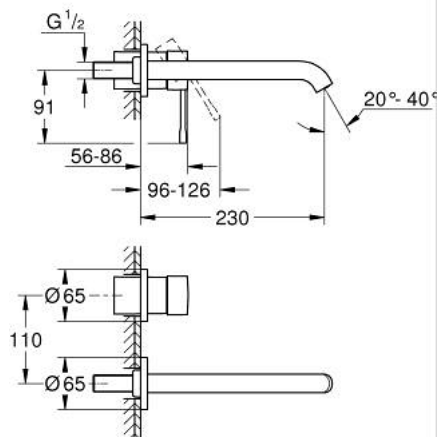

19 967 A01 ESSENCE 2-HOLE BASIN MIXER L-SIZE

PRODUCT DESCRIPTION

- Tyc: hard graphite
- wall mounted
- trim set for use with rough-in set 23 571 000 / 32 635 000
- without concealed body
- metal escutcheon
- metal lever
- GROHE LongLife finish
- GROHE EcoJoy mousseur 5.7 l/min
- GROHE AquaGuide adjustable mousseur
- center distance 110 mm
- projection 230 mm

19 967 A01 **ESSENCE 2-HOLE BASIN MIXER**
L-SIZE

SPARE PARTS

- 1: Lever (Spare part-nr. 46916A00)
- 2: Spout (Spare part-nr. 48639A00)
- 2.1: Mousseur (Spare part-nr. 48480000)
- 2.2: Screw (Spare part-nr. 43094000)
- 3: Extension (Spare part-nr. 46943000)*
- * Optional accessories