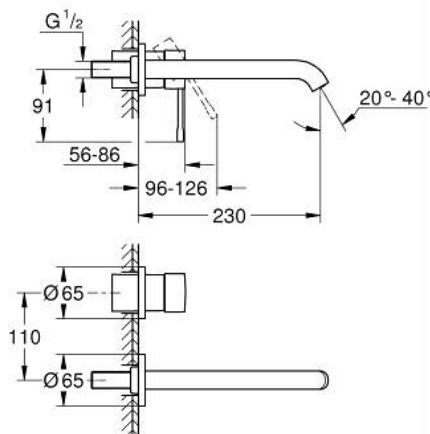

19 967 AL1 ESSENCE 2-HOLE BASIN MIXER L-SIZE

PRODUCT DESCRIPTION

- Colour: brushed hard graphite
- wall mounted
- trim set for use with rough-in set 23 571 000 / 32 635 000
- without concealed body
- metal escutcheon
- metal lever
- GROHE LongLife finish
- GROHE EcoJoy mousseur 5.7 l/min
- GROHE AquaGuide adjustable mousseur
- center distance 110 mm
- projection 230 mm

19 967 AL1 ESSENCE 2-HOLE BASIN MIXER L-SIZE

SPARE PARTS

- 1: Lever (Spare part-nr. 46916AL0)
- 2: Spout (Spare part-nr. 48639AL0)
- 2.1: Mousseur (Spare part-nr. 48480000)
- 2.2: Screw (Spare part-nr. 43094000)
- 3: Extension (Spare part-nr. 46943000)*
- * Optional accessories