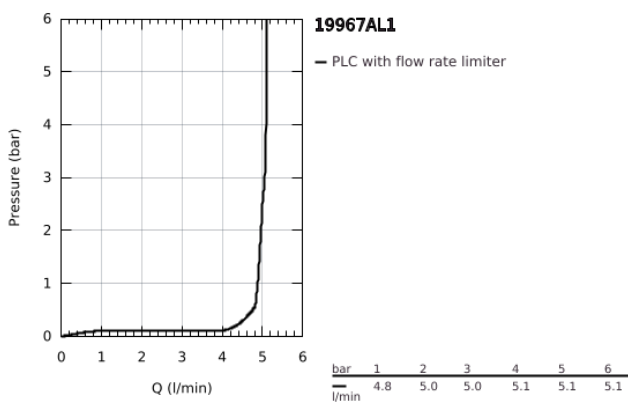

## 19 967 AL1 ESSENCE 2-HOLE BASIN MIXER L-SIZE

### PRODUCT DESCRIPTION

- Colour: brushed hard graphite
- wall mounted
- trim set for use with rough-in set 23 571 000 / 32 635 000
- without concealed body
- metal escutcheon
- metal lever
- GROHE LongLife finish
- GROHE EcoJoy - less water, perfect flow
- maximum flow rate (at 3 bar): 5.7 l/min
- GROHE AquaGuide adjustable mousseur
- center distance 110 mm
- projection 230 mm