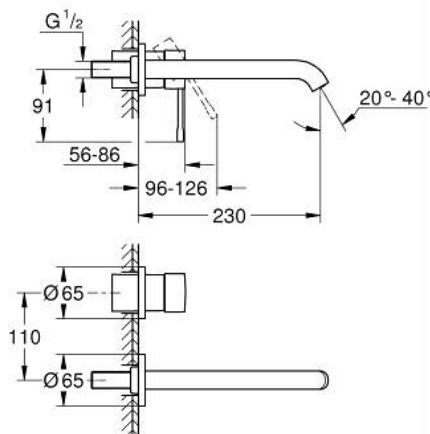

## 19 967 AL1 ESSENCE 2-HOLE BASIN MIXER L-SIZE

### PRODUCT DESCRIPTION

- Colour: brushed hard graphite
- wall mounted
- trim set for use with rough-in set 23 571 000 / 32 635 000
- without concealed body
- metal escutcheon
- metal lever
- GROHE LongLife finish
- GROHE EcoJoy - less water, perfect flow
- maximum flow rate (at 3 bar): 5.7 l/min
- GROHE AquaGuide adjustable mousseur
- center distance 110 mm
- projection 230 mm

### SPARE PARTS

- 1: Lever (Spare part-nr. 46916AL0)
- 2: Spout (Spare part-nr. 48639AL0)
- 2.1: Mousseur (Spare part-nr. 48480000)
- 2.2: Screw (Spare part-nr. 43094000)
- 3: Extension (Spare part-nr. 46943000)\*
- \* Optional accessories