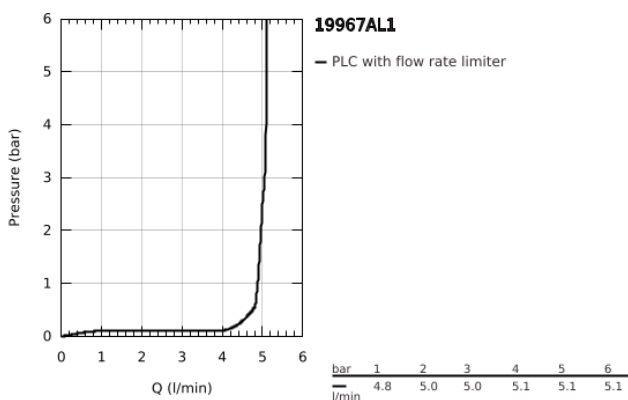

19 967 AL1 ESSENCE 2-HOLE BASIN MIXER L-SIZE

PRODUCT DESCRIPTION

- Colour: brushed hard graphite
- wall mounted
- trim set for use with rough-in set 23 571 000 / 32 635 000
- without concealed body
- metal escutcheon
- metal lever
- GROHE LongLife finish
- GROHE EcoJoy mousseur 5.7 l/min
- GROHE AquaGuide adjustable mousseur
- center distance 110 mm
- projection 230 mm

19 967 AL1 ESSENCE 2-HOLE BASIN MIXER L-SIZE

SPARE PARTS

- 1: Lever (Spare part-nr. 46916AL0)
- 2: Spout (Spare part-nr. 48639AL0)
- 2.1: Mousseur (Spare part-nr. 48480000)
- 2.2: Screw (Spare part-nr. 43094000)
- 3: Extension (Spare part-nr. 46943000)*
- * Optional accessories