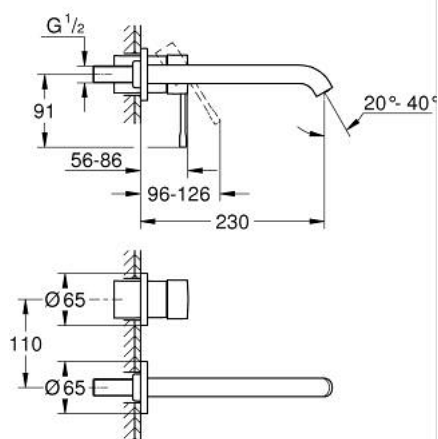

## 19 967 AL1 ESSENCE 2-HOLE BASIN MIXER L-SIZE

### PRODUCT DESCRIPTION

- Tyc: brushed hard graphite
- wall mounted
- trim set for use with rough-in set 23 571 000 / 32 635 000
- without concealed body
- metal escutcheon
- metal lever
- GROHE LongLife finish
- GROHE EcoJoy - Less water, perfect flow
- maximum flow rate (at 3 bar): 5.7 l/min
- GROHE AquaGuide adjustable mousseur
- center distance 110 mm
- projection 230 mm

### SPARE PARTS

- 1: Lever (Spare part-nr. 46916AL0)
- 2: Spout (Spare part-nr. 48639AL0)
- 2.1: Mousseur (Spare part-nr. 48480000)
- 2.2: Screw (Spare part-nr. 43094000)
- 3: Extension (Spare part-nr. 46943000)\*
- \* Optional accessories