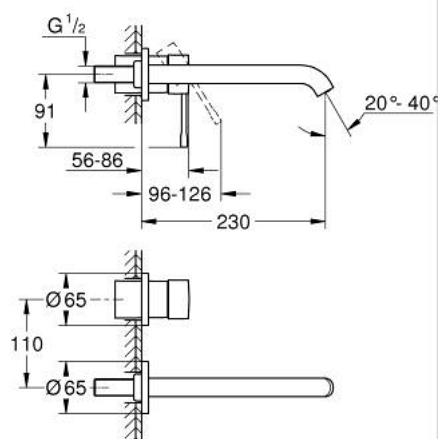

19 967 AL1 ESSENCE 2-HOLE BASIN MIXER L-SIZE

PRODUCT DESCRIPTION

- Tyc: brushed hard graphite
- wall mounted
- trim set for use with rough-in set 23 571 000 / 32 635 000
- without concealed body
- metal escutcheon
- metal lever
- GROHE LongLife finish
- GROHE EcoJoy - Less water, perfect flow
- maximum flow rate (at 3 bar): 5.7 l/min
- GROHE AquaGuide adjustable mousseur
- center distance 110 mm
- projection 230 mm

19 967 AL1 ESSENCE 2-HOLE BASIN MIXER L-SIZE

SPARE PARTS

- 1: Lever (Spare part-nr. 46916AL0)
- 2: Spout (Spare part-nr. 48639AL0)
- 2.1: Mousseur (Spare part-nr. 48480000)
- 2.2: Screw (Spare part-nr. 43094000)
- 3: Extension (Spare part-nr. 46943000)*
- * Optional accessories