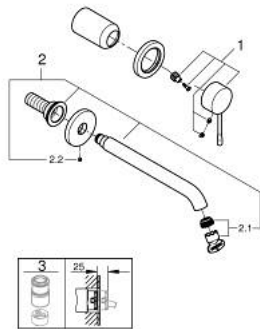

19 967 AL1 ESSENCE 2-HOLE BASIN MIXER L-SIZE

PRODUCT DESCRIPTION

- Tyc: brushed hard graphite
- wall mounted
- trim set for use with rough-in set 23 571 000 / 32 635 000
- without concealed body
- metal escutcheon
- metal lever
- GROHE LongLife finish
- GROHE EcoJoy - Less water, perfect flow
- maximum flow rate (at 3 bar): 5.7 l/min
- GROHE AquaGuide adjustable mousseur
- center distance 110 mm
- projection 230 mm

19 967 AL1 ESSENCE 2-HOLE BASIN MIXER L-SIZE

SPARE PARTS

- 1: Lever (Spare part-nr. 46916AL0)
- 2: Spout (Spare part-nr. 48639AL0)
- 2.1: Mousseur (Spare part-nr. 48480000)
- 2.2: Screw (Spare part-nr. 43094000)
- 3: Extension (Spare part-nr. 46943000)*
- * Optional accessories