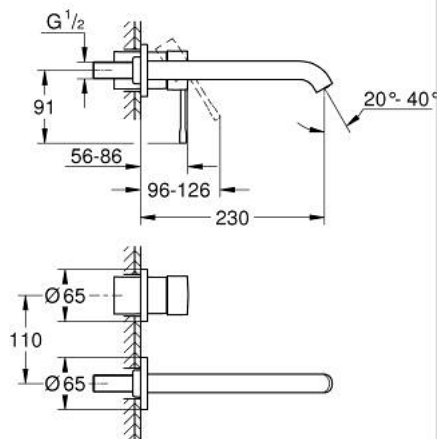

19 967 AL1 ESSENCE 2-HOLE BASIN MIXER L-SIZE

PRODUCT DESCRIPTION

- Tyc: brushed hard graphite
- wall mounted
- trim set for use with rough-in set 23 571 000 / 32 635 000
- without concealed body
- metal escutcheon
- metal lever
- GROHE LongLife finish
- GROHE EcoJoy mousseur 5.7 l/min
- GROHE AquaGuide adjustable mousseur
- center distance 110 mm
- projection 230 mm

19 967 AL1 ESSENCE 2-HOLE BASIN MIXER L-SIZE

SPARE PARTS

- 1: Lever (Spare part-nr. 46916AL0)
- 2: Spout (Spare part-nr. 48639AL0)
- 2.1: Mousseur (Spare part-nr. 48480000)
- 2.2: Screw (Spare part-nr. 43094000)
- 3: Extension (Spare part-nr. 46943000)*
- * Optional accessories