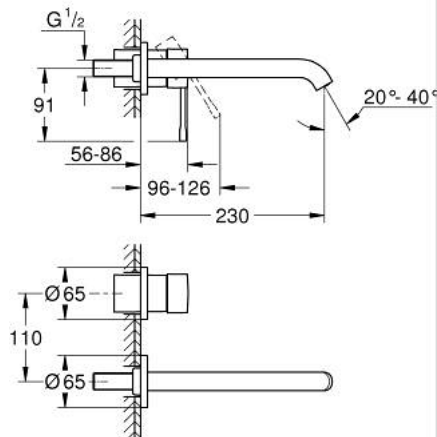

19 967 DA1 ESSENCE 2-HOLE BASIN MIXER L-SIZE

PRODUCT DESCRIPTION

- Colour: warm sunset
- wall mounted
- trim set for use with rough-in set 23 571 000 / 32 635 000
- without concealed body
- metal escutcheon
- metal lever
- GROHE LongLife finish
- GROHE EcoJoy mousseur 5.7 l/min
- GROHE AquaGuide adjustable mousseur
- center distance 110 mm
- projection 230 mm

19 967 DA1 ESSENCE 2-HOLE BASIN MIXER L-SIZE

SPARE PARTS

- 1: Lever (Spare part-nr. 46916DA0)
- 2: Spout (Spare part-nr. 48639DA0)
- 2.1: Mousseur (Spare part-nr. 48480000)
- 2.2: Screw (Spare part-nr. 43094000)
- 3: Extension (Spare part-nr. 46943000)*
- * Optional accessories