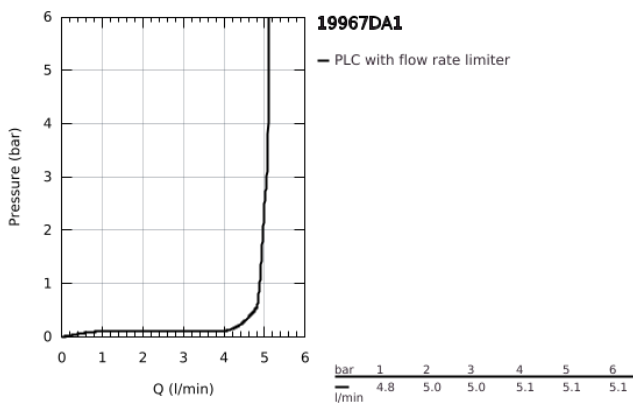

19 967 DA1 ESSENCE 2-HOLE BASIN MIXER L-SIZE

PRODUCT DESCRIPTION

- Colour: warm sunset
- wall mounted
- trim set for use with rough-in set 23 571 000 / 32 635 000
- without concealed body
- metal escutcheon
- metal lever
- GROHE LongLife finish
- GROHE EcoJoy mousseur 5.7 l/min
- GROHE AquaGuide adjustable mousseur
- center distance 110 mm
- projection 230 mm

19 967 DA1 ESSENCE 2-HOLE BASIN MIXER L-SIZE

SPARE PARTS

- 1: Lever (Spare part-nr. 46916DA0)
- 2: Spout (Spare part-nr. 48639DA0)
- 2.1: Mousseur (Spare part-nr. 48480000)
- 2.2: Screw (Spare part-nr. 43094000)
- 3: Extension (Spare part-nr. 46943000)*
- * Optional accessories