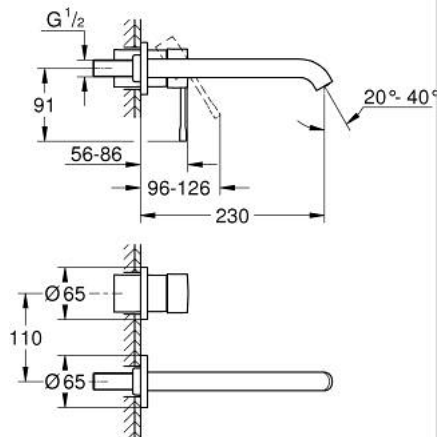

19 967 DA1 ESSENCE 2-HOLE BASIN MIXER L-SIZE

PRODUCT DESCRIPTION

- Colour: warm sunset
- wall mounted
- trim set for use with rough-in set 23 571 000 / 32 635 000
- without concealed body
- metal escutcheon
- metal lever
- GROHE LongLife finish
- GROHE EcoJoy - less water, perfect flow
- maximum flow rate (at 3 bar): 5.7 l/min
- GROHE AquaGuide adjustable mousseur
- center distance 110 mm
- projection 230 mm

19 967 DA1 ESSENCE 2-HOLE BASIN MIXER L-SIZE

SPARE PARTS

- 1: Lever (Spare part-nr. 46916DA0)
- 2: Spout (Spare part-nr. 48639DA0)
- 2.1: Mousseur (Spare part-nr. 48480000)
- 2.2: Screw (Spare part-nr. 43094000)
- 3: Extension (Spare part-nr. 46943000)*
- * Optional accessories