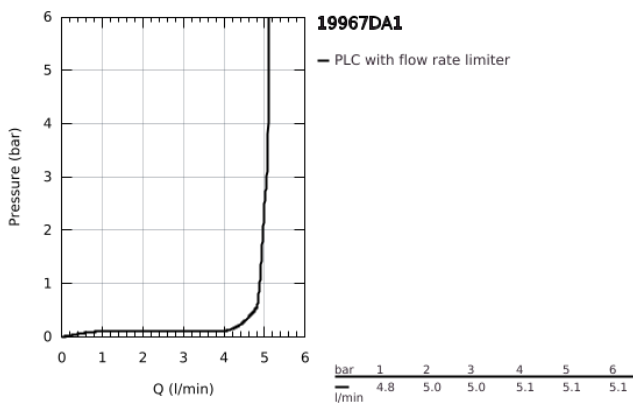

19 967 DA1 ESSENCE 2-HOLE BASIN MIXER L-SIZE

PRODUCT DESCRIPTION

- Colour: warm sunset
- wall mounted
- trim set for use with rough-in set 23 571 000 / 32 635 000
- without concealed body
- metal escutcheon
- metal lever
- GROHE LongLife finish
- GROHE EcoJoy - less water, perfect flow
- maximum flow rate (at 3 bar): 5.7 l/min
- GROHE AquaGuide adjustable mousseur
- center distance 110 mm
- projection 230 mm

19 967 DA1 ESSENCE 2-HOLE BASIN MIXER L-SIZE

SPARE PARTS

- 1: Lever (Spare part-nr. 46916DA0)
- 2: Spout (Spare part-nr. 48639DA0)
- 2.1: Mousseur (Spare part-nr. 48480000)
- 2.2: Screw (Spare part-nr. 43094000)
- 3: Extension (Spare part-nr. 46943000)*
- * Optional accessories