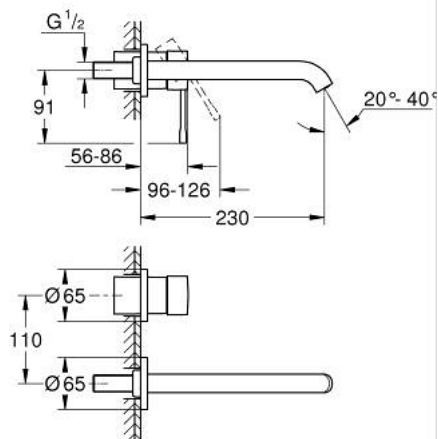

19 967 DA1 ESSENCE 2-HOLE BASIN MIXER L-SIZE

PRODUCT DESCRIPTION

- Tyc: warm sunset
- wall mounted
- trim set for use with rough-in set 23 571 000 / 32 635 000
- without concealed body
- metal escutcheon
- metal lever
- GROHE LongLife finish
- GROHE EcoJoy mousseur 5.7 l/min
- GROHE AquaGuide adjustable mousseur
- center distance 110 mm
- projection 230 mm

19 967 DA1 ESSENCE 2-HOLE BASIN MIXER L-SIZE

SPARE PARTS

- 1: Lever (Spare part-nr. 46916DA0)
- 2: Spout (Spare part-nr. 48639DA0)
- 2.1: Mousseur (Spare part-nr. 48480000)
- 2.2: Screw (Spare part-nr. 43094000)
- 3: Extension (Spare part-nr. 46943000)*
- * Optional accessories