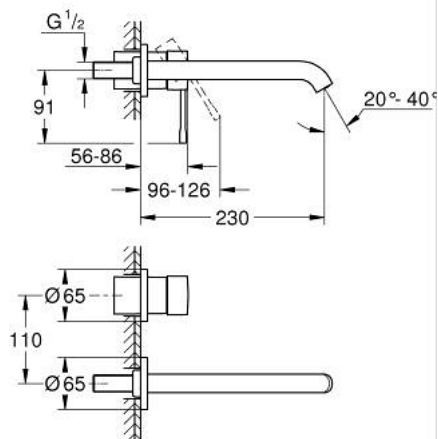

## 19 967 DA1 ESSENCE 2-HOLE BASIN MIXER L-SIZE

### PRODUCT DESCRIPTION

- Tyc: warm sunset
- wall mounted
- trim set for use with rough-in set 23 571 000 / 32 635 000
- without concealed body
- metal escutcheon
- metal lever
- GROHE LongLife finish
- GROHE EcoJoy - Less water, perfect flow
- maximum flow rate (at 3 bar): 5.7 l/min
- GROHE AquaGuide adjustable mousseur
- center distance 110 mm
- projection 230 mm

### SPARE PARTS

- 1: Lever (Spare part-nr. 46916DA0)
- 2: Spout (Spare part-nr. 48639DA0)
- 2.1: Mousseur (Spare part-nr. 48480000)
- 2.2: Screw (Spare part-nr. 43094000)
- 3: Extension (Spare part-nr. 46943000)\*
- \* Optional accessories