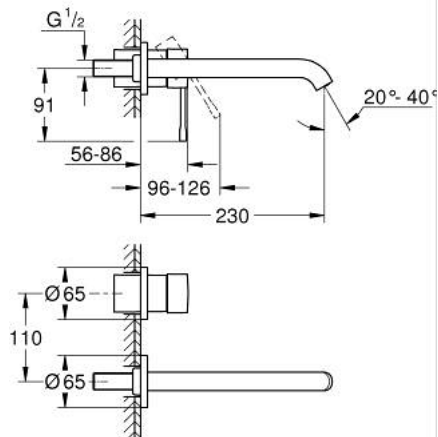

19 967 DA1 ESSENCE 2-HOLE BASIN MIXER L-SIZE

PRODUCT DESCRIPTION

- Tyc: warm sunset
- wall mounted
- trim set for use with rough-in set 23 571 000 / 32 635 000
- without concealed body
- metal escutcheon
- metal lever
- GROHE LongLife finish
- GROHE EcoJoy - Less water, perfect flow
- maximum flow rate (at 3 bar): 5.7 l/min
- GROHE AquaGuide adjustable mousseur
- center distance 110 mm
- projection 230 mm

19 967 DA1 ESSENCE 2-HOLE BASIN MIXER L-SIZE

SPARE PARTS

- 1: Lever (Spare part-nr. 46916DA0)
- 2: Spout (Spare part-nr. 48639DA0)
- 2.1: Mousseur (Spare part-nr. 48480000)
- 2.2: Screw (Spare part-nr. 43094000)
- 3: Extension (Spare part-nr. 46943000)*
- * Optional accessories