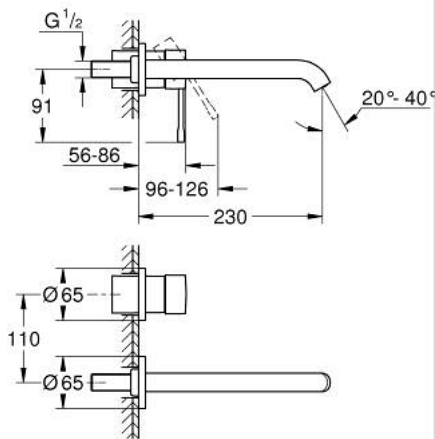

19 967 DC1 **ESSENCE 2-HOLE BASIN MIXER**
L-SIZE

PRODUCT DESCRIPTION

- Colour: supersteel
- GROHE LongLife finish

19 967 DC1 ESSENCE 2-HOLE BASIN MIXER L-SIZE

SPARE PARTS

- 1: Lever (Spare part-nr. 46916DC0)
- 2: Spout (Spare part-nr. 48639DC0)
- 2.1: Mousseur (Spare part-nr. 48480000)
- 2.2: Screw (Spare part-nr. 43094000)
- 3: Extension (Spare part-nr. 46943000)*
- * Optional accessories