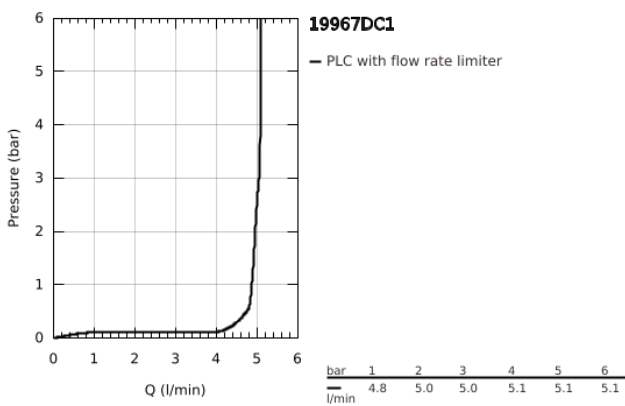

19 967 DC1 **ESSENCE 2-HOLE BASIN MIXER**
L-SIZE

PRODUCT DESCRIPTION

- Colour: supersteel
- GROHE LongLife finish

19 967 DC1 ESSENCE 2-HOLE BASIN MIXER L-SIZE

SPARE PARTS

- 1: Lever (Spare part-nr. 46916DC0)
- 2: Spout (Spare part-nr. 48639DC0)
- 2.1: Mousseur (Spare part-nr. 48480000)
- 2.2: Screw (Spare part-nr. 43094000)
- 3: Extension (Spare part-nr. 46943000)*
- * Optional accessories