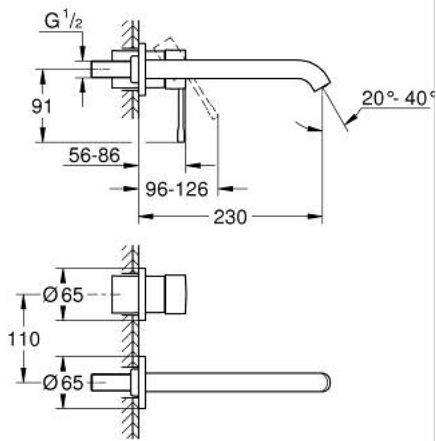

19 967 DC1 **ESSENCE 2-HOLE BASIN MIXER**
L-SIZE

PRODUCT DESCRIPTION

- Tyc: supersteel
- GROHE LongLife finish

19 967 DC1 ESSENCE 2-HOLE BASIN MIXER L-SIZE

SPARE PARTS

- 1: Lever (Spare part-nr. 46916DC0)
- 2: Spout (Spare part-nr. 48639DC0)
- 2.1: Mousseur (Spare part-nr. 48480000)
- 2.2: Screw (Spare part-nr. 43094000)
- 3: Extension (Spare part-nr. 46943000)*
- * Optional accessories