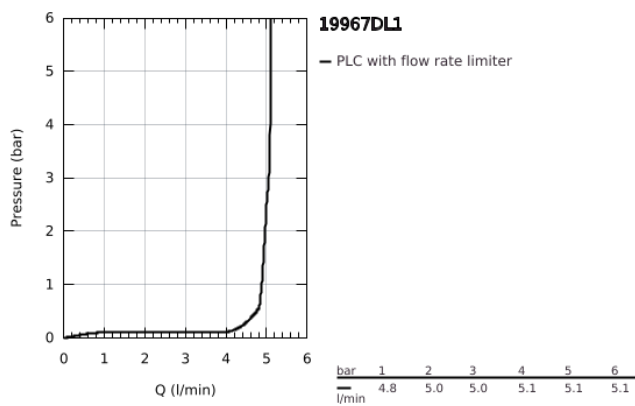

19 967 DL1 ESSENCE 2-HOLE BASIN MIXER L-SIZE

PRODUCT DESCRIPTION

- Colour: brushed warm sunset
- wall mounted
- trim set for use with rough-in set 23 571 000 / 32 635 000
- without concealed body
- metal escutcheon
- metal lever
- GROHE LongLife finish
- GROHE EcoJoy - less water, perfect flow
- maximum flow rate (at 3 bar): 5.7 l/min
- GROHE AquaGuide adjustable mousseur
- center distance 110 mm
- projection 230 mm

19 967 DL1 ESSENCE 2-HOLE BASIN MIXER L-SIZE

SPARE PARTS

- 1: Lever (Spare part-nr. 46916DL0)
- 2: Spout (Spare part-nr. 48639DL0)
- 2.1: Mousseur (Spare part-nr. 48480000)
- 2.2: Screw (Spare part-nr. 43094000)
- 3: Extension (Spare part-nr. 46943000)*
- * Optional accessories