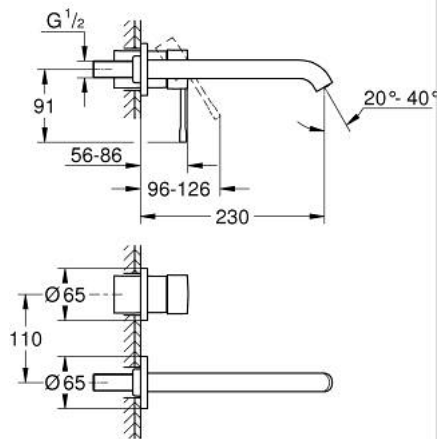

19 967 DL1 ESSENCE 2-HOLE BASIN MIXER L-SIZE

PRODUCT DESCRIPTION

- Colour: brushed warm sunset
- wall mounted
- trim set for use with rough-in set 23 571 000 / 32 635 000
- without concealed body
- metal escutcheon
- metal lever
- GROHE LongLife finish
- GROHE EcoJoy - less water, perfect flow
- maximum flow rate (at 3 bar): 5.7 l/min
- GROHE AquaGuide adjustable mousseur
- center distance 110 mm
- projection 230 mm

19 967 DL1 ESSENCE 2-HOLE BASIN MIXER L-SIZE

SPARE PARTS

- 1: Lever (Spare part-nr. 46916DL0)
- 2: Spout (Spare part-nr. 48639DL0)
- 2.1: Mousseur (Spare part-nr. 48480000)
- 2.2: Screw (Spare part-nr. 43094000)
- 3: Extension (Spare part-nr. 46943000)*
- * Optional accessories