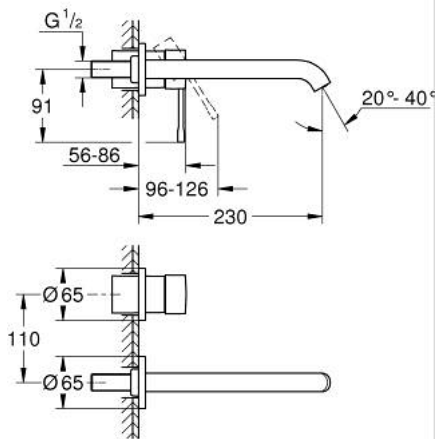

19 967 DL1 ESSENCE 2-HOLE BASIN MIXER L-SIZE

PRODUCT DESCRIPTION

- Tyc: brushed warm sunset
- wall mounted
- trim set for use with rough-in set 23 571 000 / 32 635 000
- without concealed body
- metal escutcheon
- metal lever
- GROHE LongLife finish
- GROHE EcoJoy - Less water, perfect flow
- maximum flow rate (at 3 bar): 5.7 l/min
- GROHE AquaGuide adjustable mousseur
- center distance 110 mm
- projection 230 mm

19 967 DL1 ESSENCE 2-HOLE BASIN MIXER L-SIZE

SPARE PARTS

- 1: Lever (Spare part-nr. 46916DL0)
 - 2: Spout (Spare part-nr. 48639DL0)
 - 2.1: Mousseur (Spare part-nr. 48480000)
 - 2.2: Screw (Spare part-nr. 43094000)
 - 3: Extension (Spare part-nr. 46943000)*
- * Optional accessories