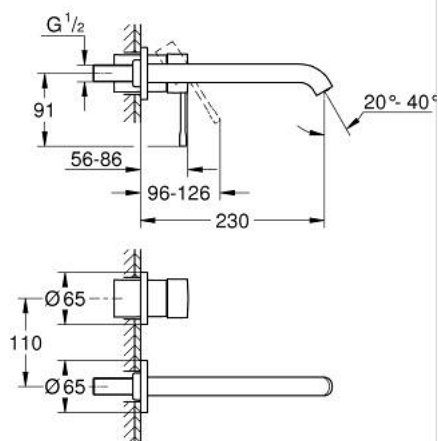

19 967 DL1 ESSENCE 2-HOLE BASIN MIXER L-SIZE

PRODUCT DESCRIPTION

- Tyc: brushed warm sunset
- wall mounted
- trim set for use with rough-in set 23 571 000 / 32 635 000
- without concealed body
- metal escutcheon
- metal lever
- GROHE LongLife finish
- GROHE EcoJoy mousseur 5.7 l/min
- GROHE AquaGuide adjustable mousseur
- center distance 110 mm
- projection 230 mm

19 967 DL1 ESSENCE 2-HOLE BASIN MIXER L-SIZE

SPARE PARTS

- 1: Lever (Spare part-nr. 46916DL0)
- 2: Spout (Spare part-nr. 48639DL0)
- 2.1: Mousseur (Spare part-nr. 48480000)
- 2.2: Screw (Spare part-nr. 43094000)
- 3: Extension (Spare part-nr. 46943000)*
- * Optional accessories