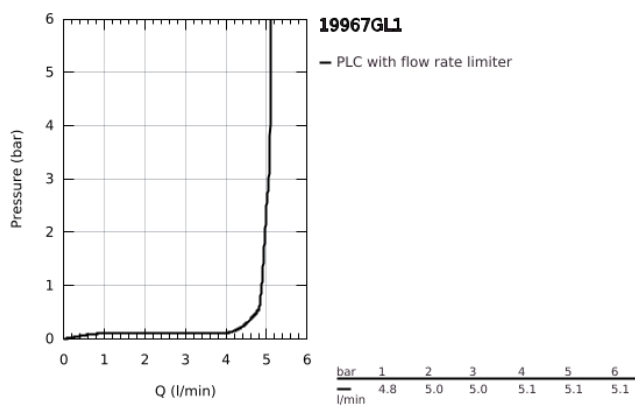

## 19 967 GL1 ESSENCE 2-HOLE BASIN MIXER L-SIZE

### PRODUCT DESCRIPTION

- Colour: cool sunrise
- wall mounted
- trim set for use with rough-in set 23 571 000 / 32 635 000
- without concealed body
- metal escutcheon
- metal lever
- GROHE LongLife finish
- GROHE EcoJoy - less water, perfect flow
- maximum flow rate (at 3 bar): 5.7 l/min
- GROHE AquaGuide adjustable mousseur
- center distance 110 mm
- projection 230 mm