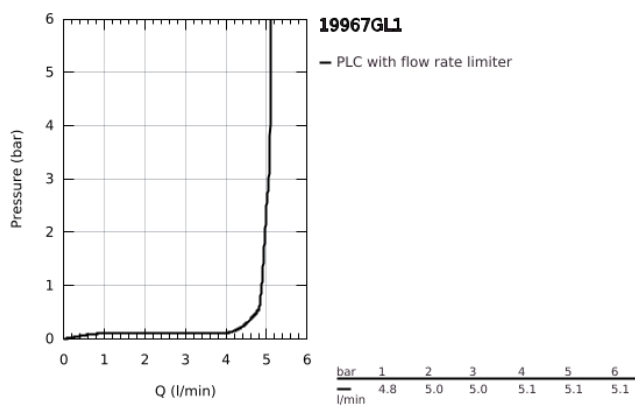

19 967 GL1 ESSENCE 2-HOLE BASIN MIXER L-SIZE

PRODUCT DESCRIPTION

- Colour: cool sunrise
- wall mounted
- trim set for use with rough-in set 23 571 000 / 32 635 000
- without concealed body
- metal escutcheon
- metal lever
- GROHE LongLife finish
- GROHE EcoJoy mousseur 5.7 l/min
- GROHE AquaGuide adjustable mousseur
- center distance 110 mm
- projection 230 mm

19 967 GL1 ESSENCE 2-HOLE BASIN MIXER L-SIZE

SPARE PARTS

- 1: Lever (Spare part-nr. 46916GL0)
- 2: Spout (Spare part-nr. 48639GL0)
- 2.1: Mousseur (Spare part-nr. 48480000)
- 2.2: Screw (Spare part-nr. 43094000)
- 3: Extension (Spare part-nr. 46943000)*
- * Optional accessories