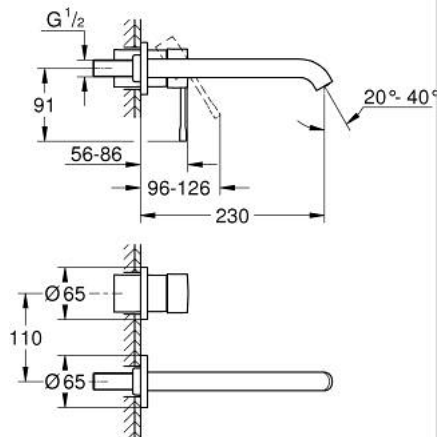

## 19 967 GL1 ESSENCE 2-HOLE BASIN MIXER L-SIZE

### PRODUCT DESCRIPTION

- Colour: cool sunrise
- wall mounted
- trim set for use with rough-in set 23 571 000 / 32 635 000
- without concealed body
- metal escutcheon
- metal lever
- GROHE LongLife finish
- GROHE EcoJoy - less water, perfect flow
- maximum flow rate (at 3 bar): 5.7 l/min
- GROHE AquaGuide adjustable mousseur
- center distance 110 mm
- projection 230 mm

### SPARE PARTS

- 1: Lever (Spare part-nr. 46916GL0)
  - 2: Spout (Spare part-nr. 48639GL0)
  - 2.1: Mousseur (Spare part-nr. 48480000)
  - 2.2: Screw (Spare part-nr. 43094000)
  - 3: Extension (Spare part-nr. 46943000)\*
- \* Optional accessories