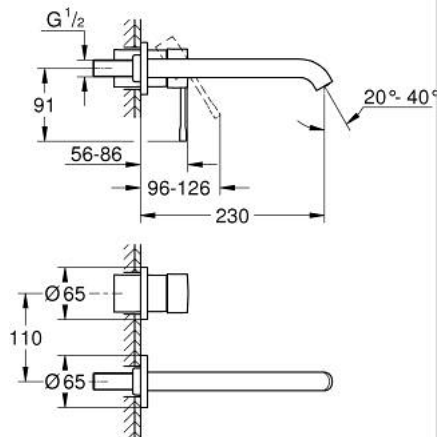

19 967 GL1 ESSENCE 2-HOLE BASIN MIXER L-SIZE

PRODUCT DESCRIPTION

- Colour: cool sunrise
- wall mounted
- trim set for use with rough-in set 23 571 000 / 32 635 000
- without concealed body
- metal escutcheon
- metal lever
- GROHE LongLife finish
- GROHE EcoJoy mousseur 5.7 l/min
- GROHE AquaGuide adjustable mousseur
- center distance 110 mm
- projection 230 mm

19 967 GL1 ESSENCE 2-HOLE BASIN MIXER L-SIZE

SPARE PARTS

- 1: Lever (Spare part-nr. 46916GL0)
- 2: Spout (Spare part-nr. 48639GL0)
- 2.1: Mousseur (Spare part-nr. 48480000)
- 2.2: Screw (Spare part-nr. 43094000)
- 3: Extension (Spare part-nr. 46943000)*
- * Optional accessories