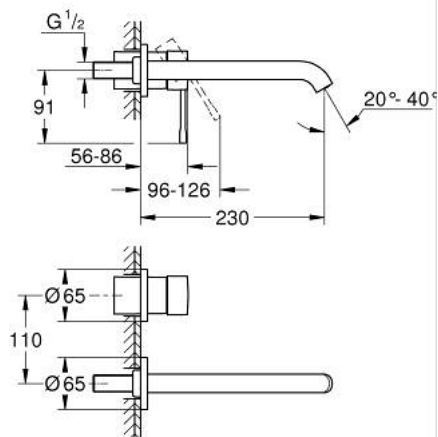

19 967 GL1 ESSENCE 2-HOLE BASIN MIXER L-SIZE

PRODUCT DESCRIPTION

- Tyc: cool sunrise
- wall mounted
- trim set for use with rough-in set 23 571 000 / 32 635 000
- without concealed body
- metal escutcheon
- metal lever
- GROHE LongLife finish
- GROHE EcoJoy mousseur 5.7 l/min
- GROHE AquaGuide adjustable mousseur
- center distance 110 mm
- projection 230 mm

19 967 GL1 ESSENCE 2-HOLE BASIN MIXER L-SIZE

SPARE PARTS

- 1: Lever (Spare part-nr. 46916GL0)
 - 2: Spout (Spare part-nr. 48639GL0)
 - 2.1: Mousseur (Spare part-nr. 48480000)
 - 2.2: Screw (Spare part-nr. 43094000)
 - 3: Extension (Spare part-nr. 46943000)*
- * Optional accessories