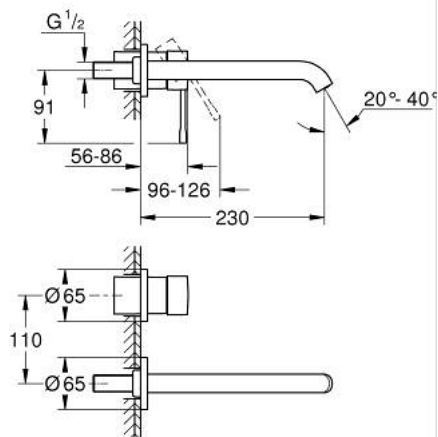

19 967 GL1 ESSENCE 2-HOLE BASIN MIXER L-SIZE

PRODUCT DESCRIPTION

- Tyc: cool sunrise
- wall mounted
- trim set for use with rough-in set 23 571 000 / 32 635 000
- without concealed body
- metal escutcheon
- metal lever
- GROHE LongLife finish
- GROHE EcoJoy - Less water, perfect flow
- maximum flow rate (at 3 bar): 5.7 l/min
- GROHE AquaGuide adjustable mousseur
- center distance 110 mm
- projection 230 mm

19 967 GL1 ESSENCE 2-HOLE BASIN MIXER L-SIZE

SPARE PARTS

- 1: Lever (Spare part-nr. 46916GL0)
- 2: Spout (Spare part-nr. 48639GL0)
- 2.1: Mousseur (Spare part-nr. 48480000)
- 2.2: Screw (Spare part-nr. 43094000)
- 3: Extension (Spare part-nr. 46943000)*
- * Optional accessories