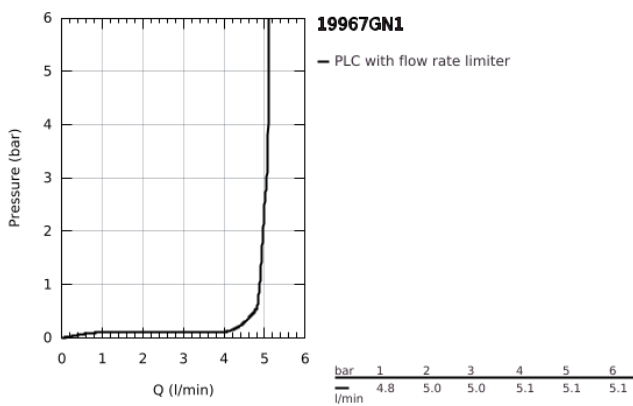

## 19 967 GN1 ESSENCE 2-HOLE BASIN MIXER L-SIZE

### PRODUCT DESCRIPTION

- Colour: brushed cool sunrise
- wall mounted
- trim set for use with rough-in set 23 571 000 / 32 635 000
- without concealed body
- metal escutcheon
- metal lever
- GROHE LongLife finish
- GROHE EcoJoy - less water, perfect flow
- maximum flow rate (at 3 bar): 5.7 l/min
- GROHE AquaGuide adjustable mousseur
- center distance 110 mm
- projection 230 mm