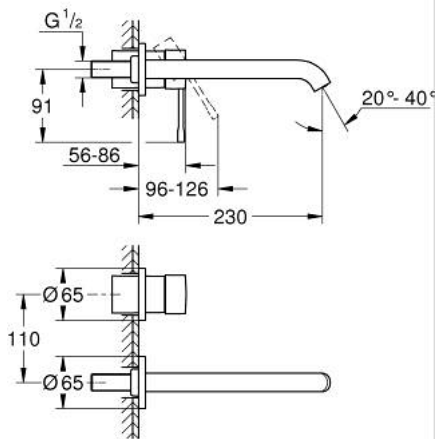

19 967 GN1 ESSENCE 2-HOLE BASIN MIXER L-SIZE

PRODUCT DESCRIPTION

- Colour: brushed cool sunrise
- wall mounted
- trim set for use with rough-in set 23 571 000 / 32 635 000
- without concealed body
- metal escutcheon
- metal lever
- GROHE LongLife finish
- GROHE EcoJoy mousseur 5.7 l/min
- GROHE AquaGuide adjustable mousseur
- center distance 110 mm
- projection 230 mm

19 967 GN1 ESSENCE 2-HOLE BASIN MIXER L-SIZE

SPARE PARTS

- 1: Lever (Spare part-nr. 46916GN0)
- 2: Spout (Spare part-nr. 48639GN0)*
- 2.1: Mousseur (Spare part-nr. 48480000)
- 2.2: Screw (Spare part-nr. 43094000)
- 3: Extension (Spare part-nr. 46943000)*
- * Optional accessories