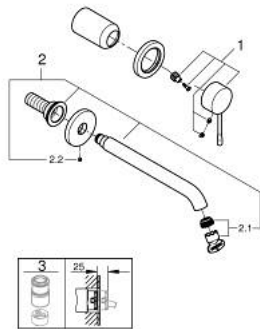

19 967 GN1 ESSENCE 2-HOLE BASIN MIXER L-SIZE

PRODUCT DESCRIPTION

- Colour: brushed cool sunrise
- wall mounted
- trim set for use with rough-in set 23 571 000 / 32 635 000
- without concealed body
- metal escutcheon
- metal lever
- GROHE LongLife finish
- GROHE EcoJoy mousseur 5.7 l/min
- GROHE AquaGuide adjustable mousseur
- center distance 110 mm
- projection 230 mm

19 967 GN1 ESSENCE 2-HOLE BASIN MIXER L-SIZE

SPARE PARTS

- 1: Lever (Spare part-nr. 46916GN0)
- 2: Spout (Spare part-nr. 48639GN0)*
- 2.1: Mousseur (Spare part-nr. 48480000)
- 2.2: Screw (Spare part-nr. 43094000)
- 3: Extension (Spare part-nr. 46943000)*
- * Optional accessories