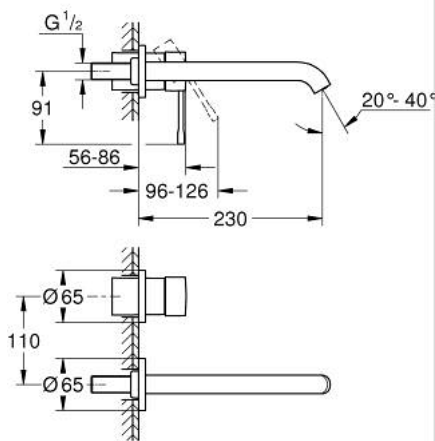

## 19 967 GN1 ESSENCE 2-HOLE BASIN MIXER L-SIZE

### PRODUCT DESCRIPTION

- Colour: brushed cool sunrise
- wall mounted
- trim set for use with rough-in set 23 571 000 / 32 635 000
- without concealed body
- metal escutcheon
- metal lever
- GROHE LongLife finish
- GROHE EcoJoy - less water, perfect flow
- maximum flow rate (at 3 bar): 5.7 l/min
- GROHE AquaGuide adjustable mousseur
- center distance 110 mm
- projection 230 mm

### SPARE PARTS

- 1: Lever (Spare part-nr. 46916GN0)
- 2: Spout (Spare part-nr. 48639GN0)\*
- 2.1: Mousseur (Spare part-nr. 48480000)
- 2.2: Screw (Spare part-nr. 43094000)
- 3: Extension (Spare part-nr. 46943000)\*
- \* Optional accessories