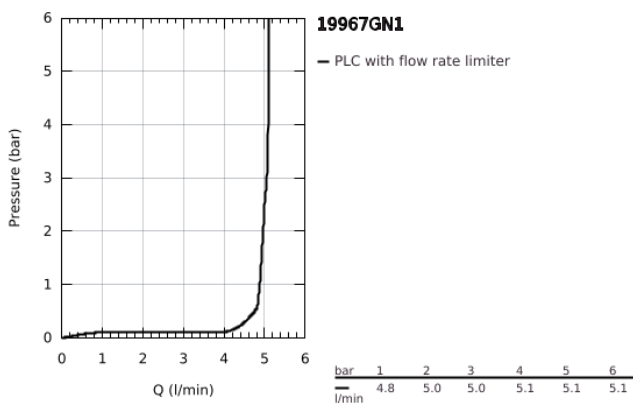

19 967 GN1 ESSENCE 2-HOLE BASIN MIXER L-SIZE

PRODUCT DESCRIPTION

- Colour: brushed cool sunrise
- wall mounted
- trim set for use with rough-in set 23 571 000 / 32 635 000
- without concealed body
- metal escutcheon
- metal lever
- GROHE LongLife finish
- GROHE EcoJoy mousseur 5.7 l/min
- GROHE AquaGuide adjustable mousseur
- center distance 110 mm
- projection 230 mm

19 967 GN1 ESSENCE 2-HOLE BASIN MIXER L-SIZE

SPARE PARTS

- 1: Lever (Spare part-nr. 46916GN0)
- 2: Spout (Spare part-nr. 48639GN0)*
- 2.1: Mousseur (Spare part-nr. 48480000)
- 2.2: Screw (Spare part-nr. 43094000)
- 3: Extension (Spare part-nr. 46943000)*
- * Optional accessories