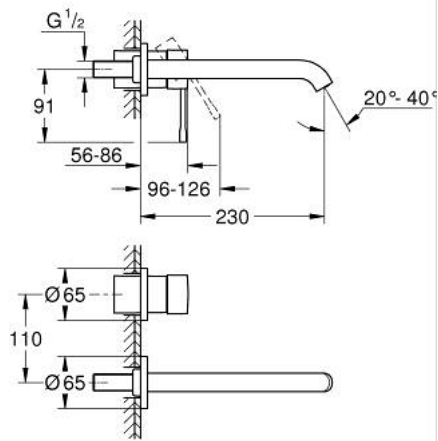

## 19 967 GN1 ESSENCE 2-HOLE BASIN MIXER L-SIZE

### PRODUCT DESCRIPTION

- Tyc: brushed cool sunrise
- wall mounted
- trim set for use with rough-in set 23 571 000 / 32 635 000
- without concealed body
- metal escutcheon
- metal lever
- GROHE LongLife finish
- GROHE EcoJoy mousseur 5.7 l/min
- GROHE AquaGuide adjustable mousseur
- center distance 110 mm
- projection 230 mm

### SPARE PARTS

- 1: Lever (Spare part-nr. 46916GN0)
- 2: Spout (Spare part-nr. 48639GN0)\*
- 2.1: Mousseur (Spare part-nr. 48480000)
- 2.2: Screw (Spare part-nr. 43094000)
- 3: Extension (Spare part-nr. 46943000)\*
- \* Optional accessories