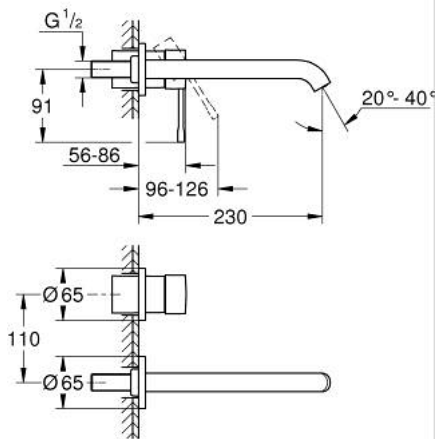

19 967 GN1 ESSENCE 2-HOLE BASIN MIXER L-SIZE

PRODUCT DESCRIPTION

- Tyc: brushed cool sunrise
- wall mounted
- trim set for use with rough-in set 23 571 000 / 32 635 000
- without concealed body
- metal escutcheon
- metal lever
- GROHE LongLife finish
- GROHE EcoJoy - Less water, perfect flow
- maximum flow rate (at 3 bar): 5.7 l/min
- GROHE AquaGuide adjustable mousseur
- center distance 110 mm
- projection 230 mm

19 967 GN1 ESSENCE 2-HOLE BASIN MIXER L-SIZE

SPARE PARTS

- 1: Lever (Spare part-nr. 46916GN0)
- 2: Spout (Spare part-nr. 48639GN0)*
- 2.1: Mousseur (Spare part-nr. 48480000)
- 2.2: Screw (Spare part-nr. 43094000)
- 3: Extension (Spare part-nr. 46943000)*
- * Optional accessories