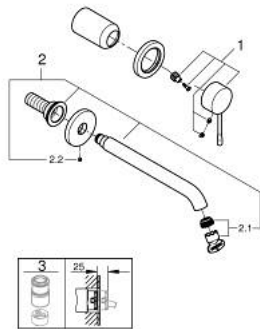

## 19 967 GN1 ESSENCE 2-HOLE BASIN MIXER L-SIZE

### PRODUCT DESCRIPTION

- Tyc: brushed cool sunrise
- wall mounted
- trim set for use with rough-in set 23 571 000 / 32 635 000
- without concealed body
- metal escutcheon
- metal lever
- GROHE LongLife finish
- GROHE EcoJoy mousseur 5.7 l/min
- GROHE AquaGuide adjustable mousseur
- center distance 110 mm
- projection 230 mm

### SPARE PARTS

- 1: Lever (Spare part-nr. 46916GN0)
- 2: Spout (Spare part-nr. 48639GN0)\*
- 2.1: Mousseur (Spare part-nr. 48480000)
- 2.2: Screw (Spare part-nr. 43094000)
- 3: Extension (Spare part-nr. 46943000)\*
- \* Optional accessories