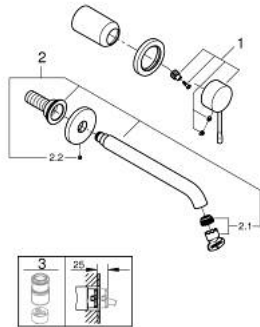

19 967 GN1 ESSENCE 2-HOLE BASIN MIXER L-SIZE

PRODUCT DESCRIPTION

- Tyc: brushed cool sunrise
- wall mounted
- trim set for use with rough-in set 23 571 000 / 32 635 000
- without concealed body
- metal escutcheon
- metal lever
- GROHE LongLife finish
- GROHE EcoJoy - Less water, perfect flow
- maximum flow rate (at 3 bar): 5.7 l/min
- GROHE AquaGuide adjustable mousseur
- center distance 110 mm
- projection 230 mm

19 967 GN1 ESSENCE 2-HOLE BASIN MIXER L-SIZE

SPARE PARTS

- 1: Lever (Spare part-nr. 46916GN0)
- 2: Spout (Spare part-nr. 48639GN0)*
- 2.1: Mousseur (Spare part-nr. 48480000)
- 2.2: Screw (Spare part-nr. 43094000)
- 3: Extension (Spare part-nr. 46943000)*
- * Optional accessories