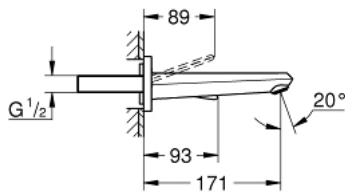

19 968 000 EURODISC JOY TWO-HOLE BASIN MIXER M-SIZE

PRODUCT DESCRIPTION

- Colour: chrome
- wall mounted
- trim set for use with rough-in set 23 429 000
- without concealed body
- metal lever
- GROHE LongLife finish
- GROHE EcoJoy - less water, perfect flow
- GROHE SpeedClean mousseur 5.7 l/min
- center distance 110 mm
- projection 171 mm
- min. recommended pressure 1.0 bar

19 968 000 EURODISC JOY TWO-HOLE BASIN MIXER M-SIZE

SPARE PARTS

1: Lever (Spare part-nr. 46906000)

2: Mousseur (Spare part-nr. 48159000)

3: Extension set, 25 mm (Spare part-nr. 46901000)*

* Optional accessories