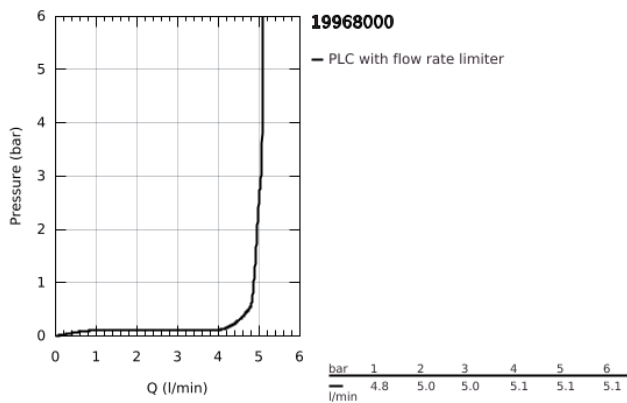

19 968 000 EURODISC JOY TWO-HOLE BASIN MIXER M-SIZE

PRODUCT DESCRIPTION

- Colour: chrome
- wall mounted
- trim set for use with rough-in set 23 429 000
- without concealed body
- metal lever
- GROHE LongLife finish
- GROHE EcoJoy - less water, perfect flow
- GROHE SpeedClean mousseur 5.7 l/min
- center distance 110 mm
- projection 171 mm
- min. recommended pressure 1.0 bar

19 968 000 EURODISC JOY TWO-HOLE BASIN MIXER M-SIZE

SPARE PARTS

1: Lever (Spare part-nr. 46906000)

2: Mousseur (Spare part-nr. 48159000)

3: Extension set, 25 mm (Spare part-nr. 46901000)*

* Optional accessories