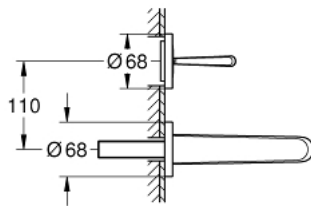

19 968 000 EURODISC JOY TWO-HOLE BASIN MIXER M-SIZE

PRODUCT DESCRIPTION

- Colour: chrome
- wall mounted
- trim set for use with rough-in set 23 429 000
- without concealed body
- metal lever
- GROHE LongLife finish
- GROHE EcoJoy - less water, perfect flow
- GROHE SpeedClean mousseur 5.7 l/min
- center distance 110 mm
- projection 171 mm
- min. recommended pressure 1.0 bar

19 968 000 EURODISC JOY TWO-HOLE BASIN MIXER M-SIZE

SPARE PARTS

1: Lever (Spare part-nr. 46906000)

2: Mousseur (Spare part-nr. 48159000)

3: Extension set, 25 mm (Spare part-nr. 46901000)*

* Optional accessories