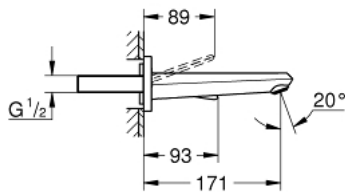

## 19 968 000 EURODISC JOY TWO-HOLE BASIN MIXER M-SIZE

### PRODUCT DESCRIPTION

- Tyc: Chrome
- wall mounted
- trim set for use with rough-in set 23 429 000
- without concealed body
- metal lever
- GROHE LongLife finish
- GROHE EcoJoy - Less water, perfect flow
- GROHE SpeedClean mousseur 5.7 l/min
- center distance 110 mm
- projection 171 mm
- min. recommended pressure 1.0 bar