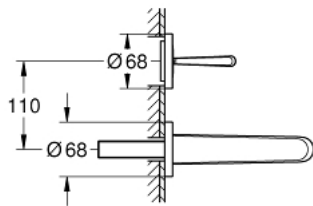

## 19 968 000 EURODISC JOY TWO-HOLE BASIN MIXER M-SIZE

### PRODUCT DESCRIPTION

- Tyc: Chrome
- wall mounted
- trim set for use with rough-in set 23 429 000
- without concealed body
- metal lever
- GROHE LongLife finish
- GROHE EcoJoy - Less water, perfect flow
- GROHE SpeedClean mousseur 5.7 l/min
- center distance 110 mm
- projection 171 mm
- min. recommended pressure 1.0 bar

### SPARE PARTS

1: Lever (Spare part-nr. 46906000)

2: Mousseur (Spare part-nr. 48159000)

3: Extension set, 25 mm (Spare part-nr. 46901000)\*

\* Optional accessories