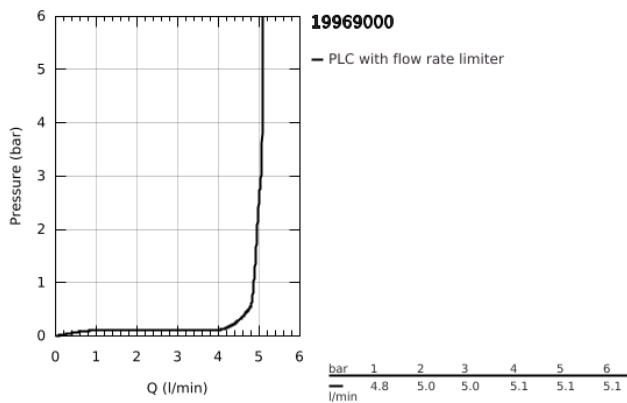

19 969 000 **EURODISC JOY 2-HOLE BASIN MIXER**  
**L-SIZE**

**PRODUCT DESCRIPTION**

- Colour: chrome
- wall mounted
- trim set for use with rough-in set 23 429 000
- without concealed body
- metal lever
- GROHE LongLife finish
- GROHE EcoJoy - less water, perfect flow
- maximum flow rate (at 3 bar): 5 l/min
- center distance 110 mm
- projection 226 mm
- min. recommended pressure 1.0 bar

19 969 000 **EURODISC JOY 2-HOLE BASIN MIXER**  
**L-SIZE**

**SPARE PARTS**

1: Lever (Spare part-nr. 46906000)

2: Mousseur (Spare part-nr. 48159000)

3: Extension set, 25 mm (Spare part-nr. 46901000)\*

\* Optional accessories