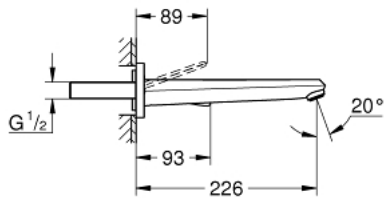

19 969 000 **EURODISC JOY 2-HOLE BASIN MIXER**  
**L-SIZE**

**PRODUCT DESCRIPTION**

- Colour: chrome
- wall mounted
- trim set for use with rough-in set 23 429 000
- without concealed body
- metal lever
- GROHE LongLife finish
- GROHE EcoJoy - less water, perfect flow
- maximum flow rate (at 3 bar): 5 l/min
- center distance 110 mm
- projection 226 mm
- min. recommended pressure 1.0 bar

19 969 000 **EURODISC JOY 2-HOLE BASIN MIXER**  
**L-SIZE**

**SPARE PARTS**

1: Lever (Spare part-nr. 46906000)

2: Mousseur (Spare part-nr. 48159000)

3: Extension set, 25 mm (Spare part-nr. 46901000)\*

\* Optional accessories