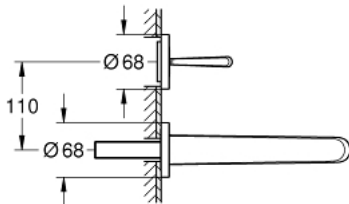

19 969 000 **EURODISC JOY 2-HOLE BASIN MIXER**  
**L-SIZE**

**PRODUCT DESCRIPTION**

- Colour: chrome
- wall mounted
- trim set for use with rough-in set 23 429 000
- without concealed body
- metal lever
- GROHE LongLife finish
- GROHE EcoJoy - less water, perfect flow
- maximum flow rate (at 3 bar): 5 l/min
- center distance 110 mm
- projection 226 mm
- min. recommended pressure 1.0 bar

19 969 000 **EURODISC JOY 2-HOLE BASIN MIXER**  
**L-SIZE**

**SPARE PARTS**

1: Lever (Spare part-nr. 46906000)

2: Mousseur (Spare part-nr. 48159000)

3: Extension set, 25 mm (Spare part-nr. 46901000)\*

\* Optional accessories