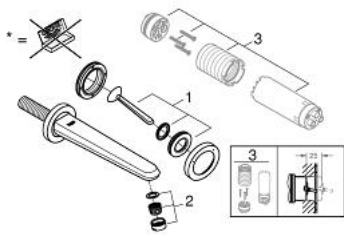

19 969 000 **EURODISC JOY 2-HOLE BASIN MIXER**  
**L-SIZE**

**PRODUCT DESCRIPTION**

- Colour: chrome
- wall mounted
- trim set for use with rough-in set 23 429 000
- without concealed body
- metal lever
- GROHE LongLife finish
- GROHE EcoJoy - less water, perfect flow
- maximum flow rate (at 3 bar): 5 l/min
- center distance 110 mm
- projection 226 mm
- min. recommended pressure 1.0 bar

19 969 000 **EURODISC JOY 2-HOLE BASIN MIXER**  
**L-SIZE**

**SPARE PARTS**

1: Lever (Spare part-nr. 46906000)

2: Mousseur (Spare part-nr. 48159000)

3: Extension set, 25 mm (Spare part-nr. 46901000)\*

\* Optional accessories