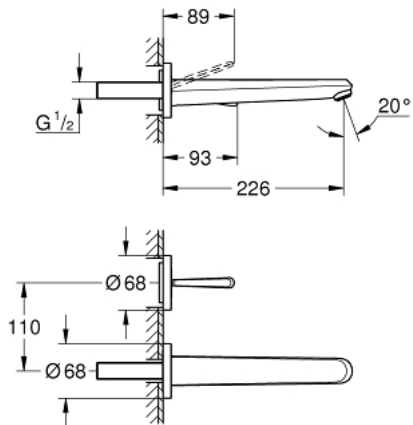

19 969 000 **EURODISC JOY 2-HOLE BASIN MIXER**
L-SIZE

PRODUCT DESCRIPTION

- Tyc: Chrome
- wall mounted
- trim set for use with rough-in set 23 429 000
- without concealed body
- metal lever
- GROHE LongLife finish
- GROHE EcoJoy - Less water, perfect flow
- maximum flow rate (at 3 bar): 5 l/min
- center distance 110 mm
- projection 226 mm
- min. recommended pressure 1.0 bar

19 969 000 **EURODISC JOY 2-HOLE BASIN MIXER**
L-SIZE

SPARE PARTS

1: Lever (Spare part-nr. 46906000)

2: Mousseur (Spare part-nr. 48159000)

3: Extension set, 25 mm (Spare part-nr. 46901000)*

* Optional accessories