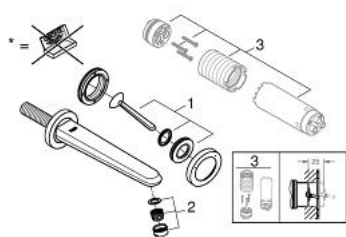

19 969 000 **EURODISC JOY 2-HOLE BASIN MIXER**
L-SIZE

PRODUCT DESCRIPTION

- Tyc: Chrome
- wall mounted
- trim set for use with rough-in set 23 429 000
- without concealed body
- metal lever
- GROHE LongLife finish
- GROHE EcoJoy - Less water, perfect flow
- maximum flow rate (at 3 bar): 5 l/min
- center distance 110 mm
- projection 226 mm
- min. recommended pressure 1.0 bar

19 969 000 **EURODISC JOY 2-HOLE BASIN MIXER**
L-SIZE

SPARE PARTS

1: Lever (Spare part-nr. 46906000)

2: Mousseur (Spare part-nr. 48159000)

3: Extension set, 25 mm (Spare part-nr. 46901000)*

* Optional accessories