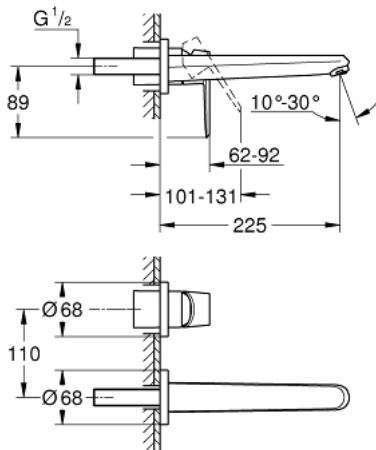

19 974 002 **EURODISC COSMOPOLITAN 2-HOLE BASIN MIXER 1/2"**
L-SIZE

PRODUCT DESCRIPTION

- Colour: chrome
- wall mounted
- trim set for use with rough-in set 23 571 000 / 32 635 000
- without concealed body
- with metal plate
- metal lever
- GROHE LongLife finish
- GROHE EcoJoy - less water, perfect flow
- maximum flow rate (at 3 bar): 5 l/min
- GROHE AquaGuide adjustable mousseur
- center distance 110 mm
- projection 225 mm

19 974 002 **EURODISC COSMOPOLITAN 2-HOLE BASIN MIXER 1/2"**
L-SIZE

SPARE PARTS

- 1: Lever (Spare part-nr. 46742000)
 - 2: Flow straightener (Spare part-nr. 46837000)
 - 3: Extension (Spare part-nr. 46943000)*
- * Optional accessories