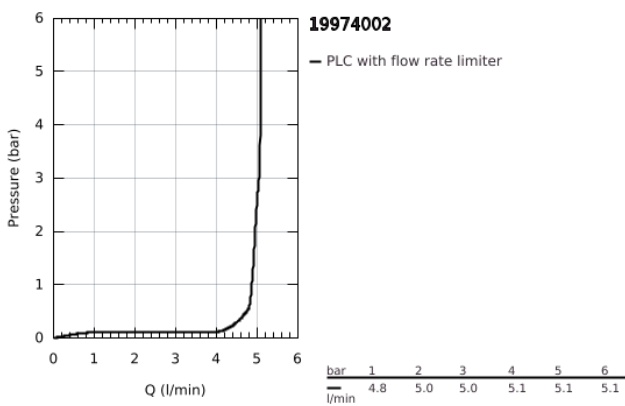

19 974 002 **EURODISC COSMOPOLITAN 2-HOLE BASIN MIXER 1/2"**
L-SIZE

PRODUCT DESCRIPTION

- Colour: chrome
- wall mounted
- trim set for use with rough-in set 23 571 000 / 32 635 000
- without concealed body
- with metal plate
- metal lever
- GROHE LongLife finish
- GROHE EcoJoy - less water, perfect flow
- maximum flow rate (at 3 bar): 5 l/min
- GROHE AquaGuide adjustable mousseur
- center distance 110 mm
- projection 225 mm

19 974 002 **EURODISC COSMOPOLITAN 2-HOLE BASIN MIXER 1/2"**
L-SIZE

SPARE PARTS

- 1: Lever (Spare part-nr. 46742000)
 - 2: Flow straightener (Spare part-nr. 46837000)
 - 3: Extension (Spare part-nr. 46943000)*
- * Optional accessories