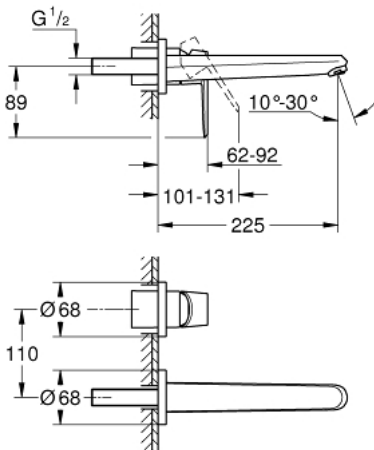

19 974 002 **EURODISC COSMOPOLITAN TWO-HOLE BASIN MIXER 1/2"**
L-SIZE

PRODUCT DESCRIPTION

- Tyc: Chrome
- wall mounted
- trim set for use with rough-in set 23 571 000 / 32 635 000
- without concealed body
- with metal plate
- metal lever
- GROHE LongLife finish
- GROHE EcoJoy - Less water, perfect flow
- maximum flow rate (at 3 bar): 5 l/min
- GROHE AquaGuide adjustable mousseur
- center distance 110 mm
- projection 225 mm

19 974 002 **EURODISC COSMOPOLITAN TWO-HOLE BASIN MIXER 1/2"**
L-SIZE

SPARE PARTS

- 1: Lever (Spare part-nr. 46742000)
- 2: Flow straightener (Spare part-nr. 46837000)
- 3: Extension (Spare part-nr. 46943000)*