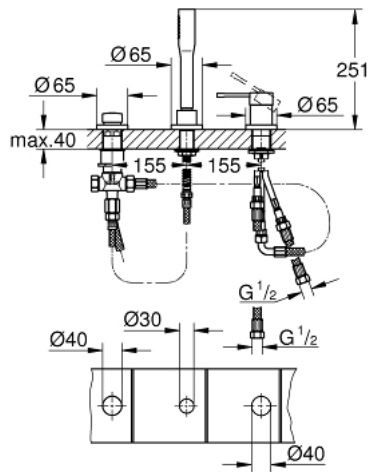

19 976 001 ESSENCE THREE-HOLE SINGLE-LEVER BATH COMBINATION

PRODUCT DESCRIPTION

- Colour: chrome
- three hole installation
- GROHE SilkMove 35 mm ceramic cartridge
- with temperature limiter
- GROHE LongLife finish
- consisting of:
 - single lever mixer operating element
 - diverter bath/shower
 - without spout
 - hand shower (27 400)
 - metal shower hose 2000 mm (always chrome for any colour of the set)
 - flexible connection hoses
 - connection for shower hose
 - protected against backflow
 - for use with 29 037 000
 - for combination with 28 990 / 28 991
 - min. recommended pressure 1.0 bar

19 976 001 ESSENCE THREE-HOLE SINGLE-LEVER BATH COMBINATION

SPARE PARTS

- 1: Lever (Spare part-nr. 46916000)
 - 2: Cartridge (Spare part-nr. 46374000)
 - 3: Connecting hose (Spare part-nr. 07227000)
 - 4: Dirt strainer (Spare part-nr. 0700200M)
 - 5: Cone nut (Spare part-nr. 08864000)
 - 6: Compression spring (Spare part-nr. 00869000)
 - 7: Diverter knob (Spare part-nr. 46721000)
 - 8: Diverter (Spare part-nr. 45443000)
 - 8.1: O-Ring $\varnothing 6 \times \varnothing 2$ (Spare part-nr. 0128300M)
 - 8.2: Sealing washer (Spare part-nr. 0120500M)
 - 9: Repl.kit f.shank fastening 3/4" (Spare part-nr. 45444000)
 - 10: Non-return valve (Spare part-nr. 08565000)
 - 11: Connecting hose (Spare part-nr. 07300000)
 - 12: Metal shower hose (Spare part-nr. 28146000)
 - 13: Socket spanner (Spare part-nr. 19332000)*
- * Optional accessories