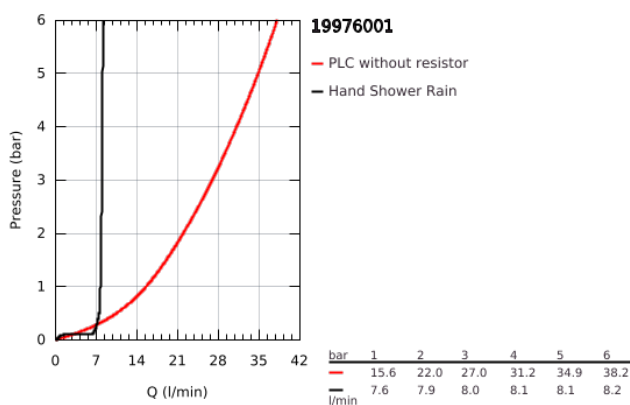

19 976 001 ESSENCE THREE-HOLE SINGLE-LEVER BATH COMBINATION

PRODUCT DESCRIPTION

- Colour: chrome
- three hole installation
- GROHE SilkMove 35 mm ceramic cartridge
- with temperature limiter
- GROHE LongLife finish
- consisting of:
 - single lever mixer operating element
 - diverter bath/shower
 - without spout
 - hand shower (27 400)
 - metal shower hose 2000 mm (always chrome for any colour of the set)
 - flexible connection hoses
 - connection for shower hose
 - protected against backflow
 - for use with 29 037 000
 - for combination with 28 990 / 28 991
 - min. recommended pressure 1.0 bar

19 976 001 ESSENCE THREE-HOLE SINGLE-LEVER BATH COMBINATION

SPARE PARTS

- 1: Lever (Spare part-nr. 46916000)
 - 2: Cartridge (Spare part-nr. 46374000)
 - 3: Connecting hose (Spare part-nr. 07227000)
 - 4: Dirt strainer (Spare part-nr. 0700200M)
 - 5: Cone nut (Spare part-nr. 08864000)
 - 6: Compression spring (Spare part-nr. 00869000)
 - 7: Diverter knob (Spare part-nr. 46721000)
 - 8: Diverter (Spare part-nr. 45443000)
 - 8.1: O-Ring $\varnothing 6 \times \varnothing 2$ (Spare part-nr. 0128300M)
 - 8.2: Sealing washer (Spare part-nr. 0120500M)
 - 9: Repl.kit f.shank fastening 3/4" (Spare part-nr. 45444000)
 - 10: Non-return valve (Spare part-nr. 08565000)
 - 11: Connecting hose (Spare part-nr. 07300000)
 - 12: Metal shower hose (Spare part-nr. 28146000)
 - 13: Socket spanner (Spare part-nr. 19332000)*
- * Optional accessories