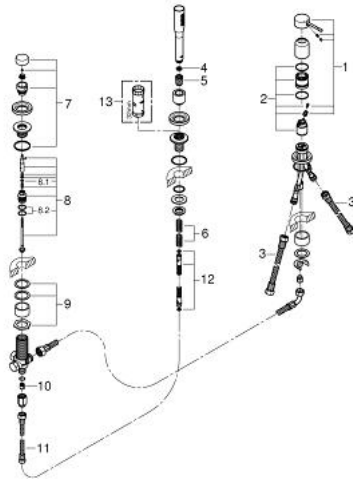

19 976 001 ESSENCE THREE-HOLE SINGLE-LEVER BATH COMBINATION

PRODUCT DESCRIPTION

- Colour: chrome
- three hole installation
- GROHE SilkMove 35 mm ceramic cartridge
- with temperature limiter
- GROHE LongLife finish
- consisting of:
 - single lever mixer operating element
 - diverter bath/shower
 - without spout
 - hand shower (27 400)
 - metal shower hose 2000 mm (always chrome for any colour of the set)
 - flexible connection hoses
 - connection for shower hose
 - protected against backflow
 - for use with 29 037 000
 - for combination with 28 990 / 28 991
 - min. recommended pressure 1.0 bar

19 976 001 ESSENCE THREE-HOLE SINGLE-LEVER BATH COMBINATION

SPARE PARTS

- 1: Lever (Spare part-nr. 46916000)
 - 2: Cartridge (Spare part-nr. 46374000)
 - 3: Connecting hose (Spare part-nr. 07227000)
 - 4: Dirt strainer (Spare part-nr. 0700200M)
 - 5: Cone nut (Spare part-nr. 08864000)
 - 6: Compression spring (Spare part-nr. 00869000)
 - 7: Diverter knob (Spare part-nr. 46721000)
 - 8: Diverter (Spare part-nr. 45443000)
 - 8.1: O-Ring $\varnothing 6 \times \varnothing 2$ (Spare part-nr. 0128300M)
 - 8.2: Sealing washer (Spare part-nr. 0120500M)
 - 9: Repl.kit f.shank fastening 3/4" (Spare part-nr. 45444000)
 - 10: Non-return valve (Spare part-nr. 08565000)
 - 11: Connecting hose (Spare part-nr. 07300000)
 - 12: Metal shower hose (Spare part-nr. 28146000)
 - 13: Socket spanner (Spare part-nr. 19332000)*
- * Optional accessories