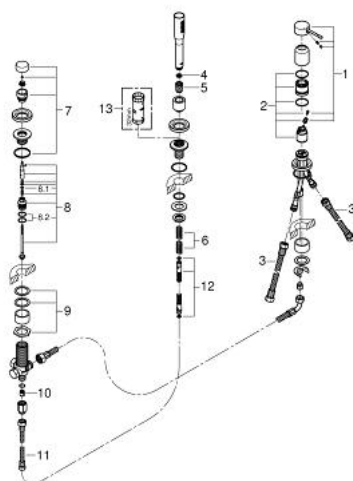

19 976 001 ESSENCE THREE-HOLE SINGLE-LEVER BATH COMBINATION

PRODUCT DESCRIPTION

- Tyc: Chrome
- three hole installation
- GROHE SilkMove 35 mm ceramic cartridge
- with temperature limiter
- GROHE LongLife finish
- consisting of:
 - single lever mixer operating element
 - diverter bath/shower
 - without spout
 - hand shower (27 400)
 - metal shower hose 2000 mm (always chrome for any colour of the set)
 - flexible connection hoses
 - connection for shower hose
 - protected against backflow
 - for use with 29 037 000
 - for combination with 28 990 / 28 991
 - min. recommended pressure 1.0 bar

19 976 001 ESSENCE THREE-HOLE SINGLE-LEVER BATH COMBINATION

SPARE PARTS

- 1: Lever (Spare part-nr. 46916000)
- 2: Cartridge (Spare part-nr. 46374000)
- 3: Connecting hose (Spare part-nr. 07227000)
- 4: Dirt strainer (Spare part-nr. 0700200M)
- 5: Cone nut (Spare part-nr. 08864000)
- 6: Compression spring (Spare part-nr. 00869000)
- 7: Diverter knob (Spare part-nr. 46721000)
- 8: Diverter (Spare part-nr. 45443000)
- 8.1: Sealing washer $\varnothing 6 \times \varnothing 2$ (Spare part-nr. 0128300M)
- 8.2: Sealing washer (Spare part-nr. 0120500M)
- 9: Replacement kit for shank fastening (Spare part-nr. 45444000)
- 10: Non-return valve (Spare part-nr. 08565000)
- 11: Connecting hose (Spare part-nr. 07300000)
- 12: Metal shower hose (Spare part-nr. 28146000)
- 13: Socket spanner (Spare part-nr. 19332000)*