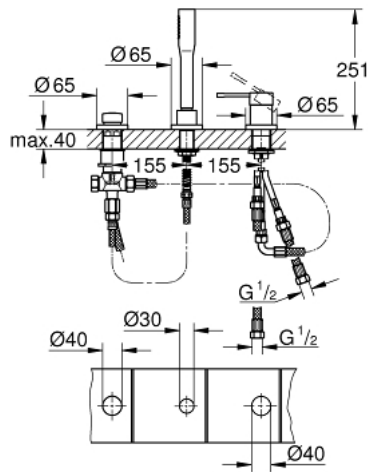

19 976 001 ESSENCE THREE-HOLE SINGLE-LEVER BATH COMBINATION

PRODUCT DESCRIPTION

- Tyc: Chrome
- three hole installation
- GROHE SilkMove 35 mm ceramic cartridge
- with temperature limiter
- GROHE LongLife finish
- consisting of:
 - single lever mixer operating element
 - diverter bath/shower
 - without spout
 - hand shower (27 400)
 - metal shower hose 2000 mm (always chrome for any colour of the set)
 - flexible connection hoses
 - connection for shower hose
 - protected against backflow
 - for use with 29 037 000
 - for combination with 28 990 / 28 991
 - min. recommended pressure 1.0 bar

19 976 001 ESSENCE THREE-HOLE SINGLE-LEVER BATH COMBINATION

SPARE PARTS

- 1: Lever (Spare part-nr. 46916000)
- 2: Cartridge (Spare part-nr. 46374000)
- 3: Connecting hose (Spare part-nr. 07227000)
- 4: Dirt strainer (Spare part-nr. 0700200M)
- 5: Cone nut (Spare part-nr. 08864000)
- 6: Compression spring (Spare part-nr. 00869000)
- 7: Diverter knob (Spare part-nr. 46721000)
- 8: Diverter (Spare part-nr. 45443000)
- 8.1: Sealing washer $\varnothing 6 \times \varnothing 2$ (Spare part-nr. 0128300M)
- 8.2: Sealing washer (Spare part-nr. 0120500M)
- 9: Replacement kit for shank fastening (Spare part-nr. 45444000)
- 10: Non-return valve (Spare part-nr. 08565000)
- 11: Connecting hose (Spare part-nr. 07300000)
- 12: Metal shower hose (Spare part-nr. 28146000)
- 13: Socket spanner (Spare part-nr. 19332000)*