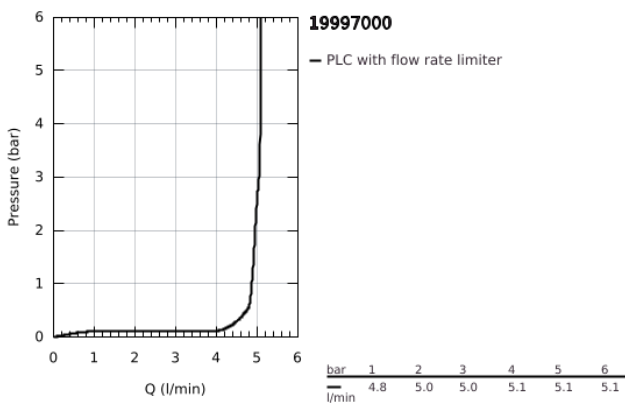

19 997 000 EUROCUBE JOY TWO-HOLE BASIN MIXER M-SIZE

PRODUCT DESCRIPTION

- Colour: chrome
- wall mounted
- trim set for use with rough-in set 23 429 000
- without concealed body
- GROHE EcoJoy - less water, perfect flow
- maximum flow rate (at 3 bar): 5 l/min
- center distance 110 mm
- projection 170 mm

19 997 000 EUROCUBE JOY TWO-HOLE BASIN MIXER M-SIZE

SPARE PARTS

1: Lever (Spare part-nr. 46946000)

2: Mousseur (Spare part-nr. 48159000)

3: Extension set, 25 mm (Spare part-nr. 46901000)*

* Optional accessories