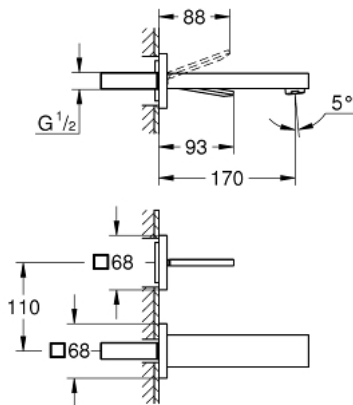

19 997 000 EUROCUBE JOY TWO-HOLE BASIN MIXER M-SIZE

PRODUCT DESCRIPTION

- Colour: chrome
- wall mounted
- trim set for use with rough-in set 23 429 000
- without concealed body
- GROHE EcoJoy - less water, perfect flow
- maximum flow rate (at 3 bar): 5 l/min
- center distance 110 mm
- projection 170 mm

19 997 000 EUROCUBE JOY TWO-HOLE BASIN MIXER M-SIZE

SPARE PARTS

1: Lever (Spare part-nr. 46946000)

2: Mousseur (Spare part-nr. 48159000)

3: Extension set, 25 mm (Spare part-nr. 46901000)*

* Optional accessories