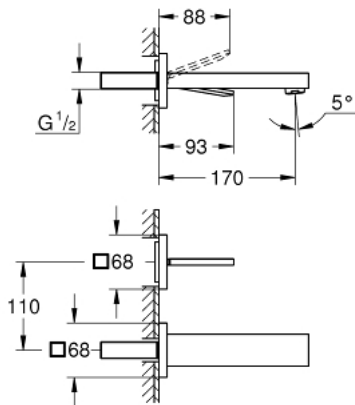

19 997 000 EUROCUBE JOY TWO-HOLE BASIN MIXER M-SIZE

PRODUCT DESCRIPTION

- Tyc: Chrome
- wall mounted
- trim set for use with rough-in set 23 429 000
- without concealed body
- GROHE EcoJoy - Less water, perfect flow
- maximum flow rate (at 3 bar): 5 l/min
- center distance 110 mm
- projection 170 mm

19 997 000 **EUROCUBE JOY TWO-HOLE BASIN MIXER**
M-SIZE

SPARE PARTS

1: Lever (Spare part-nr. 46946000)

2: Mousseur (Spare part-nr. 48159000)

3: Extension set, 25 mm (Spare part-nr. 46901000)*

* Optional accessories