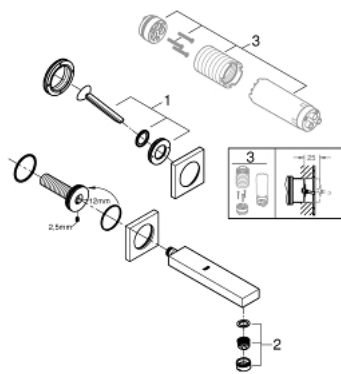

19 997 000 EUROCUBE JOY TWO-HOLE BASIN MIXER M-SIZE

PRODUCT DESCRIPTION

- Tyc: Chrome
- wall mounted
- trim set for use with rough-in set 23 429 000
- without concealed body
- GROHE EcoJoy - Less water, perfect flow
- maximum flow rate (at 3 bar): 5 l/min
- center distance 110 mm
- projection 170 mm

19 997 000 **EUROCUBE JOY TWO-HOLE BASIN MIXER**
M-SIZE

SPARE PARTS

1: Lever (Spare part-nr. 46946000)

2: Mousseur (Spare part-nr. 48159000)

3: Extension set, 25 mm (Spare part-nr. 46901000)*

* Optional accessories