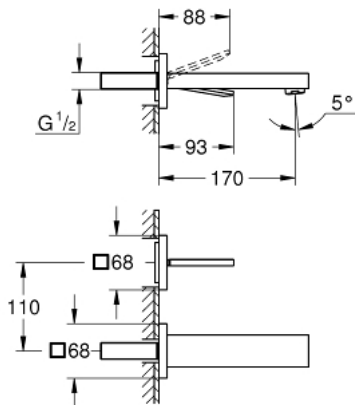

19 997 000 EUROCUBE JOY TWO-HOLE BASIN MIXER M-SIZE

PRODUCT DESCRIPTION

- Tyc: Chrome
- wall mounted
- trim set for use with rough-in set 23 429 000
- without concealed body
- GROHE EcoJoy - Less water, perfect flow
- maximum flow rate (at 3 bar): 5 l/min
- center distance 110 mm
- projection 170 mm

19 997 000 **EUROCUBE JOY TWO-HOLE BASIN MIXER M-SIZE**

SPARE PARTS

1: Lever (Spare part-nr. 46946000)

2: Mousseur (Spare part-nr. 48159000)

3: Extension set, 25 mm (Spare part-nr. 46901000)*

* Optional accessories