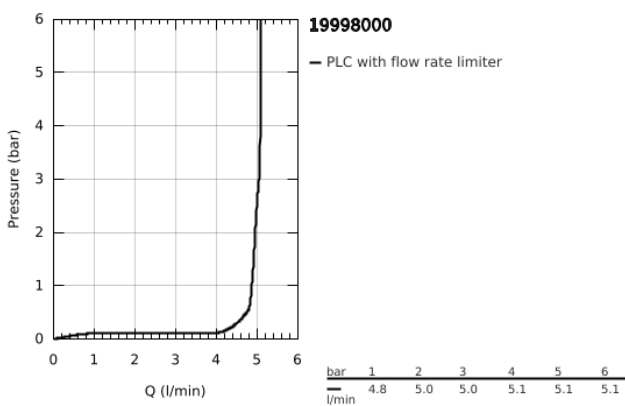

19 998 000 **EUROCUBE JOY 2-HOLE BASIN MIXER**
L-SIZE

PRODUCT DESCRIPTION

- Colour: chrome
- wall mounted
- trim set for use with rough-in set 23 429 000
- without concealed body
- GROHE LongLife finish
- GROHE EcoJoy - less water, perfect flow
- maximum flow rate (at 3 bar): 5 l/min
- center distance 110 mm
- projection 230 mm

19 998 000 **EUROCUBE JOY 2-HOLE BASIN MIXER**
L-SIZE

SPARE PARTS

1: Lever (Spare part-nr. 46946000)

2: Mousseur (Spare part-nr. 48159000)

3: Extension set, 25 mm (Spare part-nr. 46901000)*

* Optional accessories