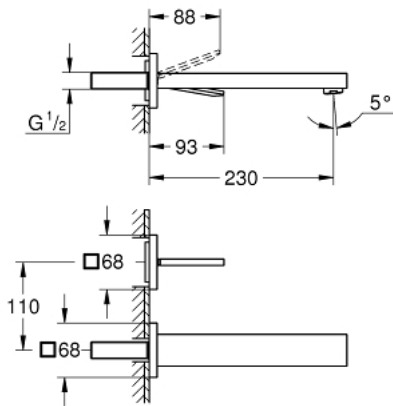

19 998 000 **EUROCUBE JOY 2-HOLE BASIN MIXER**
L-SIZE

PRODUCT DESCRIPTION

- Colour: chrome
- wall mounted
- trim set for use with rough-in set 23 429 000
- without concealed body
- GROHE LongLife finish
- GROHE EcoJoy - less water, perfect flow
- maximum flow rate (at 3 bar): 5 l/min
- center distance 110 mm
- projection 230 mm

19 998 000 **EUROCUBE JOY 2-HOLE BASIN MIXER**
L-SIZE

SPARE PARTS

1: Lever (Spare part-nr. 46946000)

2: Mousseur (Spare part-nr. 48159000)

3: Extension set, 25 mm (Spare part-nr. 46901000)*

* Optional accessories