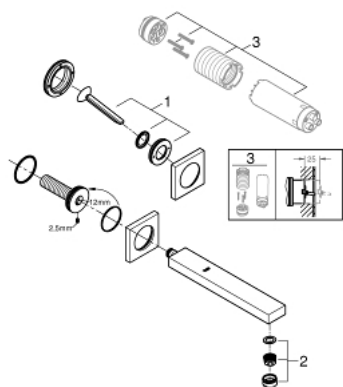

19 998 000 **EUROCUBE JOY 2-HOLE BASIN MIXER**
L-SIZE

PRODUCT DESCRIPTION

- Colour: chrome
- wall mounted
- trim set for use with rough-in set 23 429 000
- without concealed body
- GROHE LongLife finish
- GROHE EcoJoy - less water, perfect flow
- maximum flow rate (at 3 bar): 5 l/min
- center distance 110 mm
- projection 230 mm

19 998 000 **EUROCUBE JOY 2-HOLE BASIN MIXER**
L-SIZE

SPARE PARTS

1: Lever (Spare part-nr. 46946000)

2: Mousseur (Spare part-nr. 48159000)

3: Extension set, 25 mm (Spare part-nr. 46901000)*

* Optional accessories