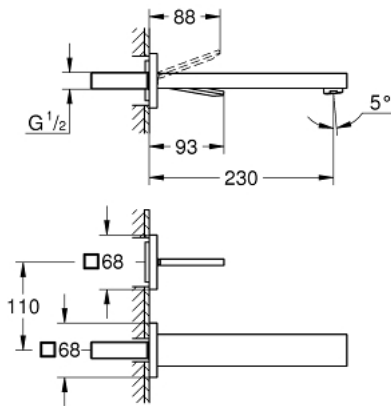

19 998 000 **EUROCUBE JOY 2-HOLE BASIN MIXER**  
**L-SIZE**

**PRODUCT DESCRIPTION**

- Tyc: Chrome
- wall mounted
- trim set for use with rough-in set 23 429 000
- without concealed body
- GROHE LongLife finish
- GROHE EcoJoy - Less water, perfect flow
- maximum flow rate (at 3 bar): 5 l/min
- center distance 110 mm
- projection 230 mm

19 998 000 **EUROCUBE JOY 2-HOLE BASIN MIXER**  
**L-SIZE**

**SPARE PARTS**

1: Lever (Spare part-nr. 46946000)

2: Mousseur (Spare part-nr. 48159000)

3: Extension set, 25 mm (Spare part-nr. 46901000)\*

\* Optional accessories