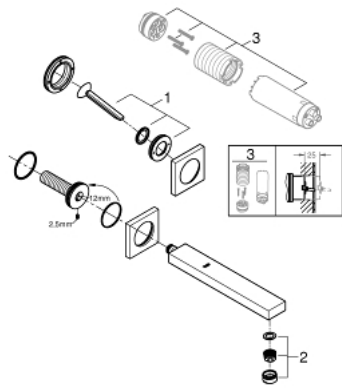

19 998 000 **EUROCUBE JOY 2-HOLE BASIN MIXER**  
**L-SIZE**

**PRODUCT DESCRIPTION**

- Tyc: Chrome
- wall mounted
- trim set for use with rough-in set 23 429 000
- without concealed body
- GROHE LongLife finish
- GROHE EcoJoy - Less water, perfect flow
- maximum flow rate (at 3 bar): 5 l/min
- center distance 110 mm
- projection 230 mm

19 998 000 **EUROCUBE JOY 2-HOLE BASIN MIXER**  
**L-SIZE**

**SPARE PARTS**

1: Lever (Spare part-nr. 46946000)

2: Mousseur (Spare part-nr. 48159000)

3: Extension set, 25 mm (Spare part-nr. 46901000)\*

\* Optional accessories