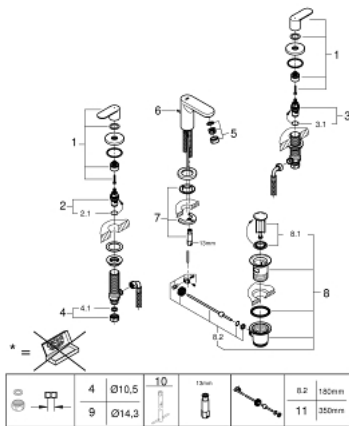

## 20 187 000 EUROSMART COSMOPOLITAN THREE-HOLE BASIN MIXER 1/2" S-SIZE

### SPARE PARTS

- 1: Handle pair (Spare part-nr. 48306000)
  - 2: Ceramic headpart 1/2" (Spare part-nr. 45882000)
  - 2.1: O-Ring Ø18,2 x Ø1,7 (Spare part-nr. 0392400M)
  - 3: Ceramic headpart 1/2" (Spare part-nr. 45883000)
  - 3.1: O-Ring Ø18,2 x Ø1,7 (Spare part-nr. 0392400M)
  - 4: Coupling nut 1/2" (Spare part-nr. 1290100M)
  - 4.1: Fibre seal dia. Ø 18,5 x Ø 12 x 2 (Spare part-nr. 0138900M)
  - 5: Mousseur (Spare part-nr. 13929000)
  - 6: Pop-up rod (Spare part-nr. 46739000)
  - 7: Shank mounting kit (Spare part-nr. 46671000)
  - 8: Waste set 1 1/4" (Spare part-nr. 28910000)
  - 8.1: Plug (Spare part-nr. 07182000)
  - 8.2: Eccentric rod (Spare part-nr. 07052000)
  - 9: Coupling nut 1/2" x 14.5 mm (Spare part-nr. 1290200M)\*
  - 10: Mounting wrench (Spare part-nr. 19017000)\*
  - 11: Eccentric rod (Spare part-nr. 07341000)\*
- \* Optional accessories