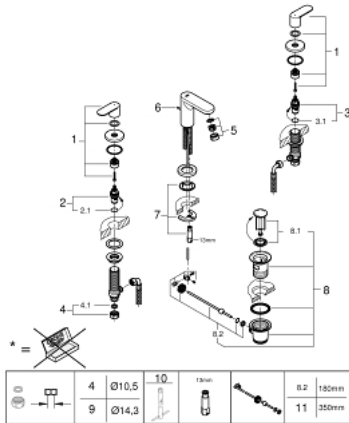

20 187 000 **EUROSMART COSMOPOLITAN THREE-HOLE BASIN MIXER 1/2" S-SIZE**

SPARE PARTS

- 1: Handle pair (Spare part-nr. 48306000)
 - 2: Ceramic headpart 1/2" (Spare part-nr. 45882000)
 - 2.1: O-ring Ø 18.2 x Ø 1.7 (Spare part-nr. 0392400M)
 - 3: Ceramic headpart 1/2" (Spare part-nr. 45883000)
 - 3.1: O-ring Ø 18.2 x Ø 1.7 (Spare part-nr. 0392400M)
 - 4: Coupling nut 1/2" (Spare part-nr. 1290100M)
 - 4.1: Fibre seal Ø 18,5 x Ø 12 x 2 (Spare part-nr. 0138900M)
 - 5: Mousseur (Spare part-nr. 13929000)
 - 6: Pop-up rod (Spare part-nr. 46739000)
 - 7: Shank mounting kit (Spare part-nr. 46671000)
 - 8: Waste set 1 1/4" (Spare part-nr. 28910000)
 - 8.1: Plug (Spare part-nr. 07182000)
 - 8.2: Eccentric rod (Spare part-nr. 07052000)
 - 9: Coupling nut 1/2" x 14.5 mm (Spare part-nr. 1290200M)*
 - 10: Mounting wrench (Spare part-nr. 19017000)*
 - 11: Eccentric rod (Spare part-nr. 07341000)*
- * Optional accessories