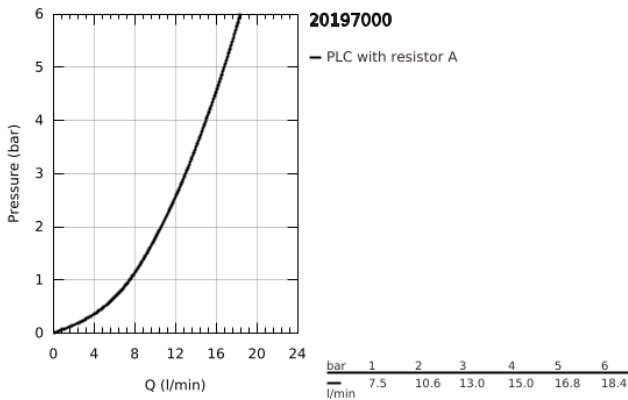

20 197 000 **BAUEDGE THREE-HOLE BASIN MIXER 1/2"**

**PRODUCT DESCRIPTION**

- Colour: chrome
- metal lever
- ceramic headpart 1/2", 90°
- GROHE LongLife finish
- spout with mousseur
- pop-up waste set 1"
- flexible connection hoses

## 20 197 000 BAUEDGE THREE-HOLE BASIN MIXER 1/2"