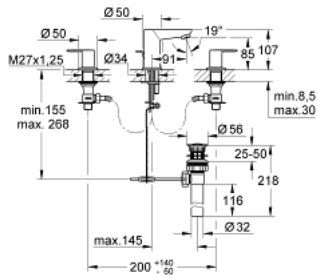

20 197 000 **BAUEDGE THREE-HOLE BASIN MIXER 1/2"**

**PRODUCT DESCRIPTION**

- Colour: chrome
- metal lever
- ceramic headpart 1/2", 90°
- GROHE LongLife finish
- spout with mousseur
- pop-up waste set 1"
- flexible connection hoses

## 20 197 000 BAUEDGE THREE-HOLE BASIN MIXER 1/2"

### SPARE PARTS

- 1: Handle pair (Spare part-nr. 48322000)
- 2: Ceramic headpart 1/2" (Spare part-nr. 45882000)
- 2.1: O-Ring Ø18,2 x Ø1,7 (Spare part-nr. 0392400M)
- 3: Ceramic headpart 1/2" (Spare part-nr. 45883000)
- 3.1: O-Ring Ø18,2 x Ø1,7 (Spare part-nr. 0392400M)
- 4: Mousseur (Spare part-nr. 13929000)
- 5: Shank mounting kit (Spare part-nr. 46671000)
- 6: Mounting wrench (Spare part-nr. 19017000)\*