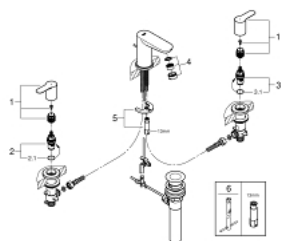

20 197 000 **BAUEDGE THREE-HOLE BASIN MIXER 1/2"**

**PRODUCT DESCRIPTION**

- Colour: chrome
- metal lever
- ceramic headpart 1/2", 90°
- GROHE LongLife finish
- spout with mousseur
- pop-up waste set 1"
- flexible connection hoses

## 20 197 000 BAUEDGE THREE-HOLE BASIN MIXER 1/2"

### SPARE PARTS

- 1: Handle pair (Spare part-nr. 48322000)
- 2: Ceramic headpart 1/2" (Spare part-nr. 45882000)
- 2.1: O-Ring Ø18,2 x Ø1,7 (Spare part-nr. 0392400M)
- 3: Ceramic headpart 1/2" (Spare part-nr. 45883000)
- 3.1: O-Ring Ø18,2 x Ø1,7 (Spare part-nr. 0392400M)
- 4: Mousseur (Spare part-nr. 13929000)
- 5: Shank mounting kit (Spare part-nr. 46671000)
- 6: Mounting wrench (Spare part-nr. 19017000)\*