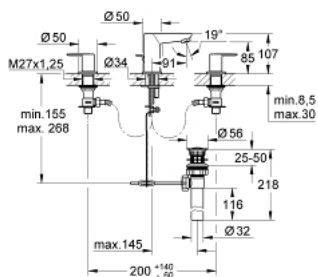

## 20 197 000 BAUEDGE THREE-HOLE BASIN MIXER 1/2"

### PRODUCT DESCRIPTION

- Tyc: Chrome
- metal lever
- ceramic headpart 1/2", 90°
- GROHE LongLife finish
- spout with mousseur
- pop-up waste set 1"
- flexible connection hoses

### SPARE PARTS

- 1: Handle pair (Spare part-nr. 48322000)
- 2: Ceramic headpart 1/2" (Spare part-nr. 45882000)
- 2.1: O-ring Ø 18.2 x Ø 1.7 (Spare part-nr. 0392400M)
- 3: Ceramic headpart 1/2" (Spare part-nr. 45883000)
- 3.1: O-ring Ø 18.2 x Ø 1.7 (Spare part-nr. 0392400M)
- 4: Mousseur (Spare part-nr. 13929000)
- 5: Shank mounting kit (Spare part-nr. 46671000)
- 6: Mounting wrench (Spare part-nr. 19017000)\*