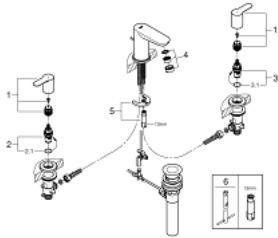

## 20 197 000 BAUEDGE THREE-HOLE BASIN MIXER 1/2"

### PRODUCT DESCRIPTION

- Tyc: Chrome
- metal lever
- ceramic headpart 1/2", 90°
- GROHE LongLife finish
- spout with mousseur
- pop-up waste set 1"
- flexible connection hoses

### SPARE PARTS

- 1: Handle pair (Spare part-nr. 48322000)
- 2: Ceramic headpart 1/2" (Spare part-nr. 45882000)
- 2.1: O-ring Ø 18.2 x Ø 1.7 (Spare part-nr. 0392400M)
- 3: Ceramic headpart 1/2" (Spare part-nr. 45883000)
- 3.1: O-ring Ø 18.2 x Ø 1.7 (Spare part-nr. 0392400M)
- 4: Mousseur (Spare part-nr. 13929000)
- 5: Shank mounting kit (Spare part-nr. 46671000)
- 6: Mounting wrench (Spare part-nr. 19017000)\*