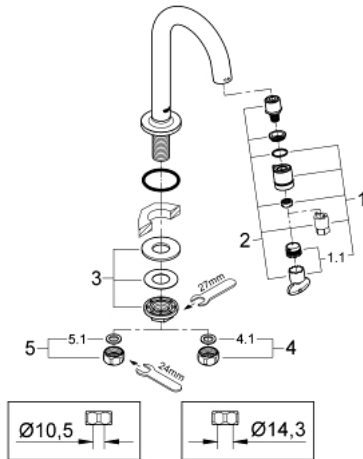

20 201 000 **UNIVERSAL PILLAR TAP 1/2"**

PRODUCT DESCRIPTION

- Colour: chrome
- C-spout
- flow-stop mousseur
- ceramic disk headpart
- union nut 1/2"
- with 10.5 mm drilling
- GROHE LongLife finish
- GROHE EcoJoy - less water, perfect flow
- maximum flow rate (at 3 bar): 5 l/min
- projection 113 mm

20 201 000 UNIVERSAL PILLAR TAP 1/2"

SPARE PARTS

- 1: Handle (Spare part-nr. 48041000)
- 1.1: Mousseur (Spare part-nr. 13998000)
- 2: Headpart (Spare part-nr. 48042000)
- 3: Shank mounting kit (Spare part-nr. 45004000)
- 4: Coupling nut 1/2" x 14.5 mm (Spare part-nr. 1290200M)
- 4.1: Fibre seal dia. Ø 18,5 x Ø 12 x 2 (Spare part-nr. 0138900M)
- 5: Coupling nut 1/2" (Spare part-nr. 1290100M)
- 5.1: Fibre seal dia. Ø 18,5 x Ø 12 x 2 (Spare part-nr. 0138900M)