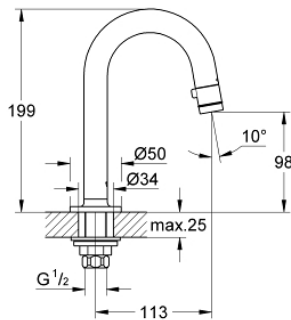

20 201 000 **UNIVERSAL PILLAR TAP 1/2"**

PRODUCT DESCRIPTION

- Colour: chrome
- C-spout
- flow-stop mousseur
- ceramic disk headpart
- union nut 1/2"
- with 10.5 mm drilling
- GROHE LongLife finish
- GROHE EcoJoy - less water, perfect flow
- maximum flow rate (at 3 bar): 5 l/min
- projection 113 mm

20 201 000 UNIVERSAL PILLAR TAP 1/2"

SPARE PARTS

- 1: Handle (Spare part-nr. 48041000)
- 1.1: Mousseur (Spare part-nr. 13998000)
- 2: Headpart (Spare part-nr. 48042000)
- 3: Shank mounting kit (Spare part-nr. 45004000)
- 4: Coupling nut 1/2" x 14.5 mm (Spare part-nr. 1290200M)
- 4.1: Fibre seal dia. Ø 18,5 x Ø 12 x 2 (Spare part-nr. 0138900M)
- 5: Coupling nut 1/2" (Spare part-nr. 1290100M)
- 5.1: Fibre seal dia. Ø 18,5 x Ø 12 x 2 (Spare part-nr. 0138900M)