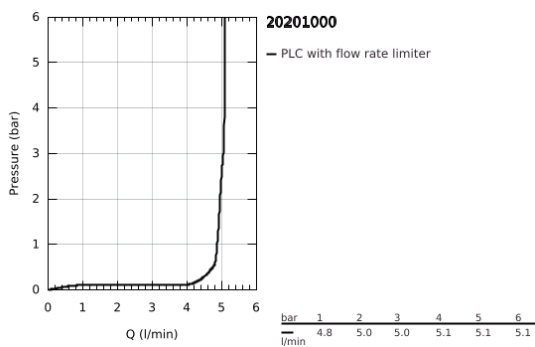

20 201 000 **UNIVERSAL PILLAR TAP 1/2"**

PRODUCT DESCRIPTION

- Colour: chrome
- C-spout
- flow-stop mousseur
- ceramic disk headpart
- union nut 1/2"
- with 10.5 mm drilling
- GROHE LongLife finish
- GROHE EcoJoy - less water, perfect flow
- maximum flow rate (at 3 bar): 5 l/min
- projection 113 mm

20 201 000 UNIVERSAL PILLAR TAP 1/2"

SPARE PARTS

- 1: Handle (Spare part-nr. 48041000)
- 1.1: Mousseur (Spare part-nr. 13998000)
- 2: Headpart (Spare part-nr. 48042000)
- 3: Shank mounting kit (Spare part-nr. 45004000)
- 4: Coupling nut 1/2" x 14.5 mm (Spare part-nr. 1290200M)
- 4.1: Fibre seal dia. Ø 18,5 x Ø 12 x 2 (Spare part-nr. 0138900M)
- 5: Coupling nut 1/2" (Spare part-nr. 1290100M)
- 5.1: Fibre seal dia. Ø 18,5 x Ø 12 x 2 (Spare part-nr. 0138900M)