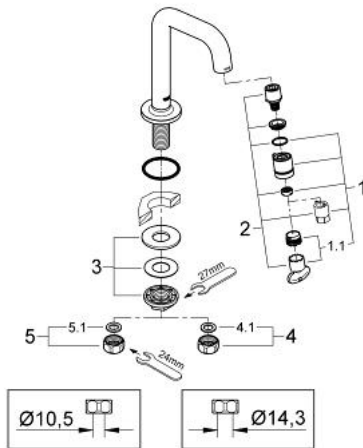

20 202 000 UNIVERSAL PILLAR TAP 1/2"

PRODUCT DESCRIPTION

- Colour: chrome
- 7°-spout
- flow-stop mousseur
- ceramic disk headpart
- union nut 1/2"
- with 10.5 mm drilling
- GROHE LongLife finish
- GROHE EcoJoy - less water, perfect flow
- maximum flow rate (at 3 bar): 5 l/min
- projection 114 mm

20 202 000 UNIVERSAL PILLAR TAP 1/2"

SPARE PARTS

- 1: Handle (Spare part-nr. 48041000)
- 1.1: Mousseur (Spare part-nr. 13998000)
- 2: Headpart (Spare part-nr. 48042000)
- 3: Shank mounting kit (Spare part-nr. 45004000)
- 4: Coupling nut 1/2" x 14.5 mm (Spare part-nr. 1290200M)
- 4.1: Fibre seal dia. Ø 18,5 x Ø 12 x 2 (Spare part-nr. 0138900M)
- 5: Coupling nut 1/2" (Spare part-nr. 1290100M)
- 5.1: Fibre seal dia. Ø 18,5 x Ø 12 x 2 (Spare part-nr. 0138900M)