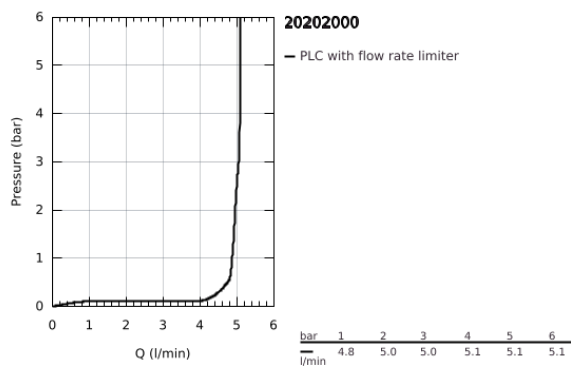

20 202 000 UNIVERSAL PILLAR TAP 1/2"

PRODUCT DESCRIPTION

- Colour: chrome
- 7°-spout
- flow-stop mousseur
- ceramic disk headpart
- union nut 1/2"
- with 10.5 mm drilling
- GROHE LongLife finish
- GROHE EcoJoy - less water, perfect flow
- maximum flow rate (at 3 bar): 5 l/min
- projection 114 mm

20 202 000 UNIVERSAL PILLAR TAP 1/2"

SPARE PARTS

- 1: Handle (Spare part-nr. 48041000)
- 1.1: Mousseur (Spare part-nr. 13998000)
- 2: Headpart (Spare part-nr. 48042000)
- 3: Shank mounting kit (Spare part-nr. 45004000)
- 4: Coupling nut 1/2" x 14.5 mm (Spare part-nr. 1290200M)
- 4.1: Fibre seal dia. Ø 18,5 x Ø 12 x 2 (Spare part-nr. 0138900M)
- 5: Coupling nut 1/2" (Spare part-nr. 1290100M)
- 5.1: Fibre seal dia. Ø 18,5 x Ø 12 x 2 (Spare part-nr. 0138900M)