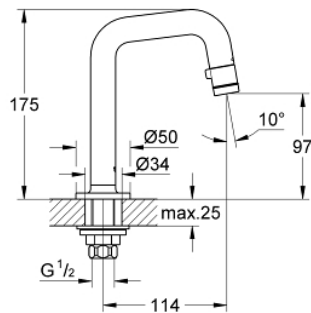

20 202 000 UNIVERSAL PILLAR TAP 1/2"

PRODUCT DESCRIPTION

- Colour: chrome
- 7°-spout
- flow-stop mousseur
- ceramic disk headpart
- union nut 1/2"
- with 10.5 mm drilling
- GROHE LongLife finish
- GROHE EcoJoy - less water, perfect flow
- maximum flow rate (at 3 bar): 5 l/min
- projection 114 mm

20 202 000 UNIVERSAL PILLAR TAP 1/2"

SPARE PARTS

- 1: Handle (Spare part-nr. 48041000)
- 1.1: Mousseur (Spare part-nr. 13998000)
- 2: Headpart (Spare part-nr. 48042000)
- 3: Shank mounting kit (Spare part-nr. 45004000)
- 4: Coupling nut 1/2" x 14.5 mm (Spare part-nr. 1290200M)
- 4.1: Fibre seal dia. Ø 18,5 x Ø 12 x 2 (Spare part-nr. 0138900M)
- 5: Coupling nut 1/2" (Spare part-nr. 1290100M)
- 5.1: Fibre seal dia. Ø 18,5 x Ø 12 x 2 (Spare part-nr. 0138900M)