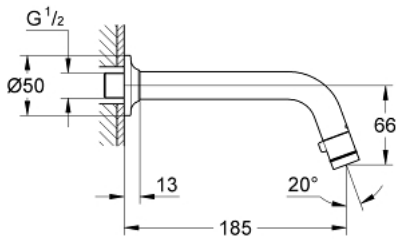

20 203 000 **UNIVERSAL WALL-MOUNTED TAP 1/2"**

PRODUCT DESCRIPTION

- Colour: chrome
- flow-stop mousseur
- ceramic disk headpart
- connection thread 1/2"
- GROHE LongLife finish
- GROHE EcoJoy - less water, perfect flow
- maximum flow rate (at 3 bar): 5 l/min
- projection 185 mm

20 203 000 UNIVERSAL WALL-MOUNTED TAP 1/2"

SPARE PARTS

- 1: Handle (Spare part-nr. 48041000)
- 1.1: Mousseur (Spare part-nr. 13998000)
- 2: Headpart (Spare part-nr. 48042000)