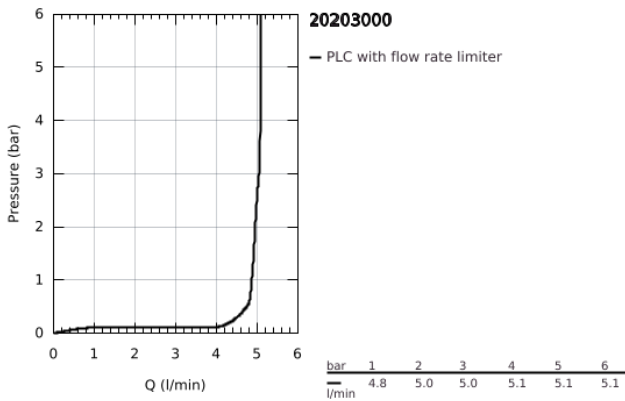

20 203 000 **UNIVERSAL WALL-MOUNTED TAP 1/2"**

PRODUCT DESCRIPTION

- Colour: chrome
- flow-stop mousseur
- ceramic disk headpart
- connection thread 1/2"
- GROHE LongLife finish
- GROHE EcoJoy - less water, perfect flow
- maximum flow rate (at 3 bar): 5 l/min
- projection 185 mm