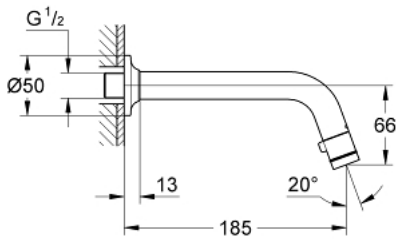

20 203 000 UNIVERSAL WALL-MOUNTED TAP 1/2"

PRODUCT DESCRIPTION

- Tyc: Chrome
- flow-stop mousseur
- ceramic disk headpart
- connection thread 1/2"
- GROHE LongLife finish
- GROHE EcoJoy - Less water, perfect flow
- maximum flow rate (at 3 bar): 5 l/min
- projection 185 mm

20 203 000 UNIVERSAL WALL-MOUNTED TAP 1/2"

SPARE PARTS

- 1: Handle (Spare part-nr. 48041000)
- 1.1: Mousseur (Spare part-nr. 13998000)
- 2: Headpart (Spare part-nr. 48042000)