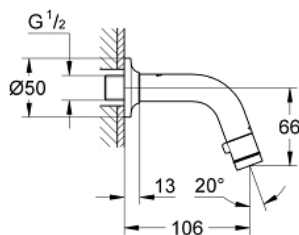

20 205 000 UNIVERSAL WALL-MOUNTED TAP 1/2"

PRODUCT DESCRIPTION

- Colour: chrome
- flow-stop mousseur
- ceramic disk headpart
- connection thread 1/2"
- GROHE LongLife finish
- GROHE EcoJoy - less water, perfect flow
- maximum flow rate (at 3 bar): 5 l/min
- projection 106 mm

20 205 000 UNIVERSAL WALL-MOUNTED TAP 1/2"

SPARE PARTS

- 1: Handle (Spare part-nr. 48041000)
- 1.1: Mousseur (Spare part-nr. 13998000)
- 2: Headpart (Spare part-nr. 48042000)