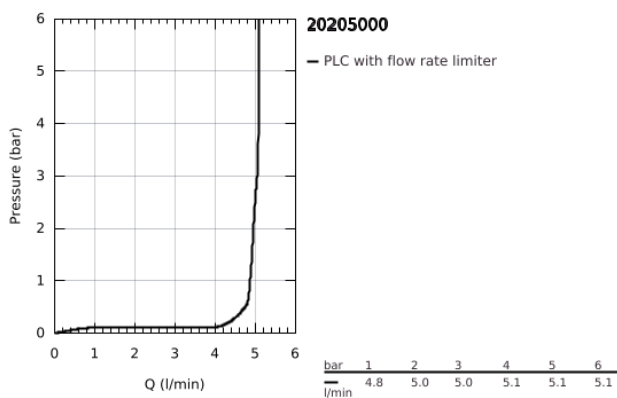

20 205 000 UNIVERSAL WALL-MOUNTED TAP 1/2"

PRODUCT DESCRIPTION

- Colour: chrome
- flow-stop mousseur
- ceramic disk headpart
- connection thread 1/2"
- GROHE LongLife finish
- GROHE EcoJoy - less water, perfect flow
- maximum flow rate (at 3 bar): 5 l/min
- projection 106 mm

20 205 000 UNIVERSAL WALL-MOUNTED TAP 1/2"

SPARE PARTS

- 1: Handle (Spare part-nr. 48041000)
- 1.1: Mousseur (Spare part-nr. 13998000)
- 2: Headpart (Spare part-nr. 48042000)