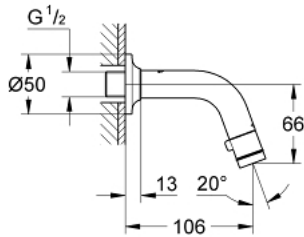

20 205 000 UNIVERSAL WALL-MOUNTED TAP 1/2"

PRODUCT DESCRIPTION

- Tyc: Chrome
- flow-stop mousseur
- ceramic disk headpart
- connection thread 1/2"
- GROHE LongLife finish
- GROHE EcoJoy - Less water, perfect flow
- maximum flow rate (at 3 bar): 5 l/min
- projection 106 mm

20 205 000 UNIVERSAL WALL-MOUNTED TAP 1/2"

SPARE PARTS

- 1: Handle (Spare part-nr. 48041000)
- 1.1: Mousseur (Spare part-nr. 13998000)
- 2: Headpart (Spare part-nr. 48042000)