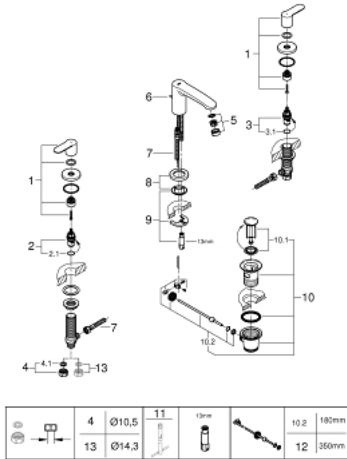

## 20 208 002 EUROSTYLE COSMOPOLITAN THREE-HOLE BASIN MIXER S-SIZE

### PRODUCT DESCRIPTION

- Colour: chrome
- metal lever
- ceramic headparts 1/2", 90°
- GROHE LongLife finish
- GROHE FastFixation installation system with centering support
- spout with mousseur
- pop-up waste set 1 1/4"
- pressure-proof, flexible connection hoses
- pressure-proof, flexible connection hoses between middle-body and side valves
- union nut with 10.5 mm drilling

### SPARE PARTS

- 1: Handle pair (Spare part-nr. 48309000)
- 2: Ceramic headpart 1/2" (Spare part-nr. 45882000)
- 2.1: O-Ring Ø18,2 x Ø1,7 (Spare part-nr. 0392400M)
- 3: Ceramic headpart 1/2" (Spare part-nr. 45883000)
- 3.1: O-Ring Ø18,2 x Ø1,7 (Spare part-nr. 0392400M)
- 4: Coupling nut 1/2" (Spare part-nr. 1290100M)
- 4.1: Fibre seal dia. Ø 18,5 x Ø 12 x 2 (Spare part-nr. 0138900M)
- 5: Mousseur (Spare part-nr. 13929000)
- 6: Pop-up rod (Spare part-nr. 46739000)
- 7: Connection hose (Spare part-nr. 46255000)
- 8: Base plate (Spare part-nr. 48165000)
- 9: Shank mounting kit (Spare part-nr. 46671000)
- 10: Waste set 1 1/4" (Spare part-nr. 28910000)
- 10.1: Plug (Spare part-nr. 07182000)
- 10.2: Eccentric rod (Spare part-nr. 07052000)
- 11: Mounting wrench (Spare part-nr. 19017000)\*
- 12: Eccentric rod (Spare part-nr. 07341000)\*
- 13: Coupling nut 1/2" x 14.5 mm (Spare part-nr. 1290200M)\*