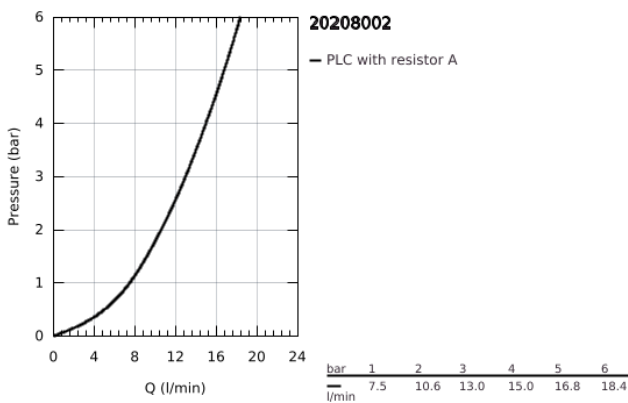

## 20 208 002 EUROSTYLE COSMOPOLITAN THREE-HOLE BASIN MIXER S-SIZE

### PRODUCT DESCRIPTION

- Colour: chrome
- metal lever
- ceramic headparts 1/2", 90°
- GROHE LongLife finish
- GROHE FastFixation installation system with centering support
- spout with mousseur
- pop-up waste set 1 1/4"
- pressure-proof, flexible connection hoses
- pressure-proof, flexible connection hoses between middle-body and side valves
- union nut with 10.5 mm drilling