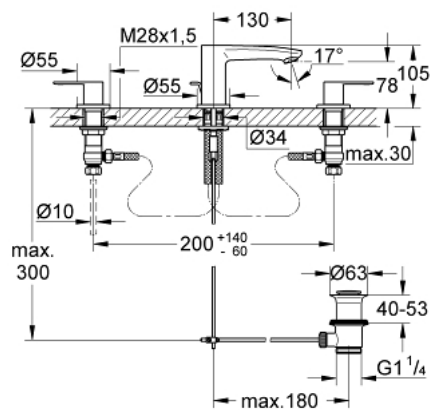

## 20 208 002 EUROSTYLE COSMOPOLITAN THREE-HOLE BASIN MIXER S-SIZE

### PRODUCT DESCRIPTION

- Colour: chrome
- metal lever
- ceramic headparts 1/2", 90°
- GROHE LongLife finish
- GROHE FastFixation installation system with centering support
- spout with mousseur
- pop-up waste set 1 1/4"
- pressure-proof, flexible connection hoses
- pressure-proof, flexible connection hoses between middle-body and side valves
- union nut with 10.5 mm drilling

### SPARE PARTS

- 1: Handle pair (Spare part-nr. 48309000)
- 2: Ceramic headpart 1/2" (Spare part-nr. 45882000)
- 2.1: O-Ring Ø18,2 x Ø1,7 (Spare part-nr. 0392400M)
- 3: Ceramic headpart 1/2" (Spare part-nr. 45883000)
- 3.1: O-Ring Ø18,2 x Ø1,7 (Spare part-nr. 0392400M)
- 4: Coupling nut 1/2" (Spare part-nr. 1290100M)
- 4.1: Fibre seal dia. Ø 18,5 x Ø 12 x 2 (Spare part-nr. 0138900M)
- 5: Mousseur (Spare part-nr. 13929000)
- 6: Pop-up rod (Spare part-nr. 46739000)
- 7: Connection hose (Spare part-nr. 46255000)
- 8: Base plate (Spare part-nr. 48165000)
- 9: Shank mounting kit (Spare part-nr. 46671000)
- 10: Waste set 1 1/4" (Spare part-nr. 28910000)
- 10.1: Plug (Spare part-nr. 07182000)
- 10.2: Eccentric rod (Spare part-nr. 07052000)
- 11: Mounting wrench (Spare part-nr. 19017000)\*
- 12: Eccentric rod (Spare part-nr. 07341000)\*
- 13: Coupling nut 1/2" x 14.5 mm (Spare part-nr. 1290200M)\*