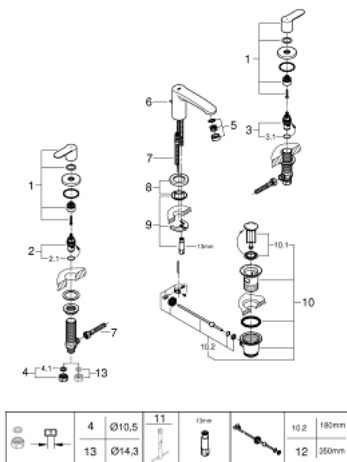

## 20 208 002 EUROSTYLE COSMOPOLITAN THREE-HOLE BASIN MIXER S-SIZE

### SPARE PARTS

- 1: Handle pair (Spare part-nr. 48309000)
- 2: Ceramic headpart 1/2" (Spare part-nr. 45882000)
- 2.1: O-ring Ø 18.2 x Ø 1.7 (Spare part-nr. 0392400M)
- 3: Ceramic headpart 1/2" (Spare part-nr. 45883000)
- 3.1: O-ring Ø 18.2 x Ø 1.7 (Spare part-nr. 0392400M)
- 4: Coupling nut 1/2" (Spare part-nr. 1290100M)
- 4.1: Fibre seal Ø 18,5 x Ø 12 x 2 (Spare part-nr. 0138900M)
- 5: Mousseur (Spare part-nr. 13929000)
- 6: Pop-up rod (Spare part-nr. 46739000)
- 7: Connection hose (Spare part-nr. 46255000)
- 8: Base plate (Spare part-nr. 48165000)
- 9: Shank mounting kit (Spare part-nr. 46671000)
- 10: Waste set 1 1/4" (Spare part-nr. 28910000)
- 10.1: Plug (Spare part-nr. 07182000)
- 10.2: Eccentric rod (Spare part-nr. 07052000)
- 11: Mounting wrench (Spare part-nr. 19017000)\*
- 12: Eccentric rod (Spare part-nr. 07341000)\*
- 13: Coupling nut 1/2" x 14.5 mm (Spare part-nr. 1290200M)\*