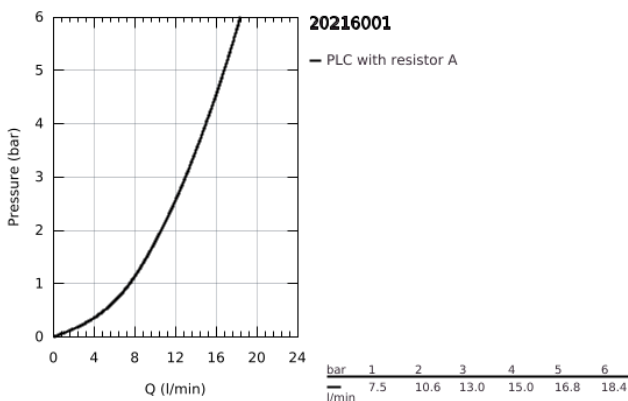

20 216 001 **CONCETTO THREE-HOLE BASIN MIXER 1/2"**  
**L-SIZE**

**PRODUCT DESCRIPTION**

- Colour: chrome
- ceramic headpart 1/2", 90°
- GROHE LongLife finish
- GROHE FastFixation installation system with centering support
- spout with mousseur
- pop-up waste set 1 1/4"
- pressure-proof, flexible connection hoses between middle-body and side valves
- union nut with 10.5 mm drilling

20 216 001 **CONCETTO THREE-HOLE BASIN MIXER 1/2"**  
**L-SIZE**

**SPARE PARTS**

- 1: Handle pair (Spare part-nr. 48310000)
  - 2: Ceramic headpart 1/2" (Spare part-nr. 45882000)
  - 2.1: O-Ring Ø18,2 x Ø1,7 (Spare part-nr. 0392400M)
  - 3: Ceramic headpart 1/2" (Spare part-nr. 45883000)
  - 3.1: O-Ring Ø18,2 x Ø1,7 (Spare part-nr. 0392400M)
  - 4: Coupling nut 1/2" (Spare part-nr. 1290100M)
  - 4.1: Fibre seal dia. Ø 18,5 x Ø 12 x 2 (Spare part-nr. 0138900M)
  - 5: Mousseur (Spare part-nr. 06574000)
  - 6: Pop-up rod (Spare part-nr. 65196000)
  - 7: Fixing clamp (Spare part-nr. 6554100M)
  - 8: Waste set 1 1/4" (Spare part-nr. 28910000)
  - 8.1: Plug (Spare part-nr. 07182000)
  - 8.2: Eccentric rod (Spare part-nr. 07052000)
  - 9: Flexible connection hose (Spare part-nr. 45704000)
  - 10: Coupling nut 1/2" x 14.5 mm (Spare part-nr. 1290200M)\*
  - 11: Eccentric rod (Spare part-nr. 07341000)\*
- \* Optional accessories