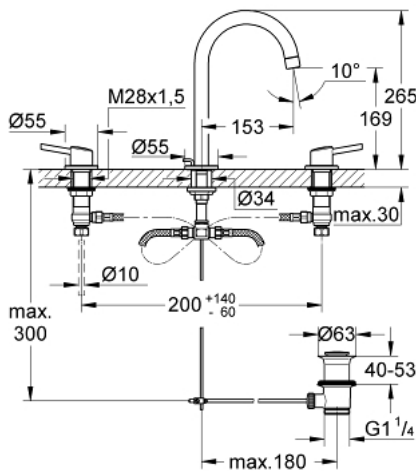

20 216 001 **CONCETTO THREE-HOLE BASIN MIXER 1/2"**  
**L-SIZE**

**PRODUCT DESCRIPTION**

- Colour: chrome
- ceramic headpart 1/2", 90°
- GROHE LongLife finish
- GROHE FastFixation installation system with centering support
- spout with mousseur
- pop-up waste set 1 1/4"
- pressure-proof, flexible connection hoses between middle-body and side valves
- union nut with 10.5 mm drilling

20 216 001 **CONCETTO THREE-HOLE BASIN MIXER 1/2"**  
**L-SIZE**

**SPARE PARTS**

- 1: Handle pair (Spare part-nr. 48310000)
  - 2: Ceramic headpart 1/2" (Spare part-nr. 45882000)
  - 2.1: O-Ring Ø18,2 x Ø1,7 (Spare part-nr. 0392400M)
  - 3: Ceramic headpart 1/2" (Spare part-nr. 45883000)
  - 3.1: O-Ring Ø18,2 x Ø1,7 (Spare part-nr. 0392400M)
  - 4: Coupling nut 1/2" (Spare part-nr. 1290100M)
  - 4.1: Fibre seal dia. Ø 18,5 x Ø 12 x 2 (Spare part-nr. 0138900M)
  - 5: Mousseur (Spare part-nr. 06574000)
  - 6: Pop-up rod (Spare part-nr. 65196000)
  - 7: Fixing clamp (Spare part-nr. 6554100M)
  - 8: Waste set 1 1/4" (Spare part-nr. 28910000)
  - 8.1: Plug (Spare part-nr. 07182000)
  - 8.2: Eccentric rod (Spare part-nr. 07052000)
  - 9: Flexible connection hose (Spare part-nr. 45704000)
  - 10: Coupling nut 1/2" x 14.5 mm (Spare part-nr. 1290200M)\*
  - 11: Eccentric rod (Spare part-nr. 07341000)\*
- \* Optional accessories