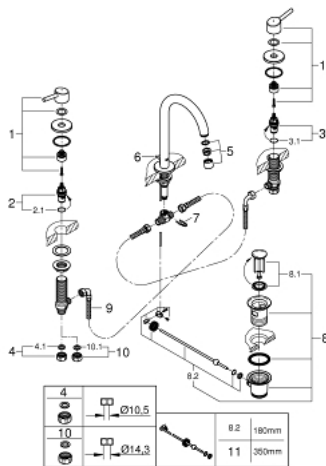

20 216 001 **CONCETTO THREE-HOLE BASIN MIXER 1/2"**  
**L-SIZE**

**PRODUCT DESCRIPTION**

- Colour: chrome
- ceramic headpart 1/2", 90°
- GROHE LongLife finish
- GROHE FastFixation installation system with centering support
- spout with mousseur
- pop-up waste set 1 1/4"
- pressure-proof, flexible connection hoses between middle-body and side valves
- union nut with 10.5 mm drilling

20 216 001 **CONCETTO THREE-HOLE BASIN MIXER 1/2"**  
**L-SIZE**

**SPARE PARTS**

- 1: Handle pair (Spare part-nr. 48310000)
  - 2: Ceramic headpart 1/2" (Spare part-nr. 45882000)
  - 2.1: O-Ring Ø18,2 x Ø1,7 (Spare part-nr. 0392400M)
  - 3: Ceramic headpart 1/2" (Spare part-nr. 45883000)
  - 3.1: O-Ring Ø18,2 x Ø1,7 (Spare part-nr. 0392400M)
  - 4: Coupling nut 1/2" (Spare part-nr. 1290100M)
  - 4.1: Fibre seal dia. Ø 18,5 x Ø 12 x 2 (Spare part-nr. 0138900M)
  - 5: Mousseur (Spare part-nr. 06574000)
  - 6: Pop-up rod (Spare part-nr. 65196000)
  - 7: Fixing clamp (Spare part-nr. 6554100M)
  - 8: Waste set 1 1/4" (Spare part-nr. 28910000)
  - 8.1: Plug (Spare part-nr. 07182000)
  - 8.2: Eccentric rod (Spare part-nr. 07052000)
  - 9: Flexible connection hose (Spare part-nr. 45704000)
  - 10: Coupling nut 1/2" x 14.5 mm (Spare part-nr. 1290200M)\*
  - 11: Eccentric rod (Spare part-nr. 07341000)\*
- \* Optional accessories