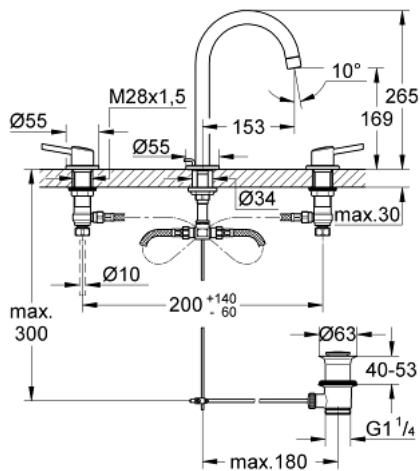

20 216 001 **CONCETTO THREE-HOLE BASIN MIXER 1/2"**
L-SIZE

PRODUCT DESCRIPTION

- Tyc: Chrome
- ceramic headpart 1/2", 90°
- GROHE LongLife finish
- GROHE FastFixation installation system with centering support
- spout with mousseur
- pop-up waste set 1 1/4"
- pressure-proof, flexible connection hoses between middle-body and side valves
- union nut with 10.5 mm drilling

20 216 001 **CONCETTO THREE-HOLE BASIN MIXER 1/2"**
L-SIZE

SPARE PARTS

- 1: Handle pair (Spare part-nr. 48310000)
 - 2: Ceramic headpart 1/2" (Spare part-nr. 45882000)
 - 2.1: O-ring Ø 18.2 x Ø 1.7 (Spare part-nr. 0392400M)
 - 3: Ceramic headpart 1/2" (Spare part-nr. 45883000)
 - 3.1: O-ring Ø 18.2 x Ø 1.7 (Spare part-nr. 0392400M)
 - 4: Coupling nut 1/2" (Spare part-nr. 1290100M)
 - 4.1: Fibre seal Ø 18,5 x Ø 12 x 2 (Spare part-nr. 0138900M)
 - 5: Mousseur (Spare part-nr. 06574000)
 - 6: Pop-up rod (Spare part-nr. 65196000)
 - 7: Fixing clamp (Spare part-nr. 6554100M)
 - 8: Waste set 1 1/4" (Spare part-nr. 28910000)
 - 8.1: Plug (Spare part-nr. 07182000)
 - 8.2: Eccentric rod (Spare part-nr. 07052000)
 - 9: Flexible connection hose (Spare part-nr. 45704000)
 - 10: Coupling nut 1/2" x 14.5 mm (Spare part-nr. 1290200M)*
 - 11: Eccentric rod (Spare part-nr. 07341000)*
- * Optional accessories