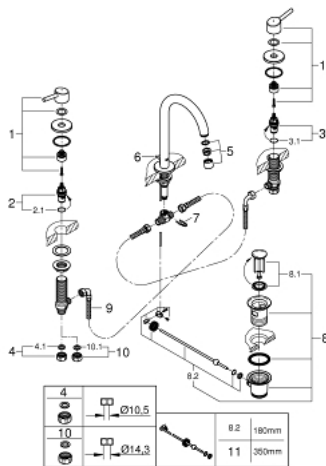

20 216 001 **CONCETTO THREE-HOLE BASIN MIXER 1/2"**
L-SIZE

PRODUCT DESCRIPTION

- Tyc: Chrome
- ceramic headpart 1/2", 90°
- GROHE LongLife finish
- GROHE FastFixation installation system with centering support
- spout with mousseur
- pop-up waste set 1 1/4"
- pressure-proof, flexible connection hoses between middle-body and side valves
- union nut with 10.5 mm drilling

20 216 001 **CONCETTO THREE-HOLE BASIN MIXER 1/2"**
L-SIZE

SPARE PARTS

- 1: Handle pair (Spare part-nr. 48310000)
 - 2: Ceramic headpart 1/2" (Spare part-nr. 45882000)
 - 2.1: O-ring Ø 18.2 x Ø 1.7 (Spare part-nr. 0392400M)
 - 3: Ceramic headpart 1/2" (Spare part-nr. 45883000)
 - 3.1: O-ring Ø 18.2 x Ø 1.7 (Spare part-nr. 0392400M)
 - 4: Coupling nut 1/2" (Spare part-nr. 1290100M)
 - 4.1: Fibre seal Ø 18,5 x Ø 12 x 2 (Spare part-nr. 0138900M)
 - 5: Mousseur (Spare part-nr. 06574000)
 - 6: Pop-up rod (Spare part-nr. 65196000)
 - 7: Fixing clamp (Spare part-nr. 6554100M)
 - 8: Waste set 1 1/4" (Spare part-nr. 28910000)
 - 8.1: Plug (Spare part-nr. 07182000)
 - 8.2: Eccentric rod (Spare part-nr. 07052000)
 - 9: Flexible connection hose (Spare part-nr. 45704000)
 - 10: Coupling nut 1/2" x 14.5 mm (Spare part-nr. 1290200M)*
 - 11: Eccentric rod (Spare part-nr. 07341000)*
- * Optional accessories