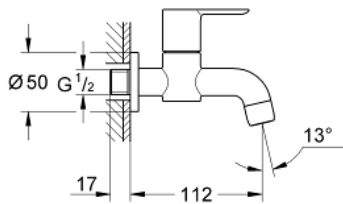

20 238 000 BAUEDGE BIBTAP 1/2"

PRODUCT DESCRIPTION

- Colour: chrome
- wall mounted
- metal lever
- ceramic headpart 1/2", 90°
- mousseur
- GROHE LongLife finish

20 238 000 BAUEDGE BIBTAP 1/2"

SPARE PARTS

- 1: Handle (Spare part-nr. 48142000)
- 1.1: Replacement handle connection kit (Spare part-nr. 45186000)
 - 1.1.1: O-Ring $\varnothing 18,2 \times \varnothing 1,7$ (Spare part-nr. 0392400M)
- 2: Ceramic headpart 1/2" (Spare part-nr. 45882000)
 - 2.1: O-Ring $\varnothing 18,2 \times \varnothing 1,7$ (Spare part-nr. 0392400M)
- 3: Mousseur (Spare part-nr. 13928000)