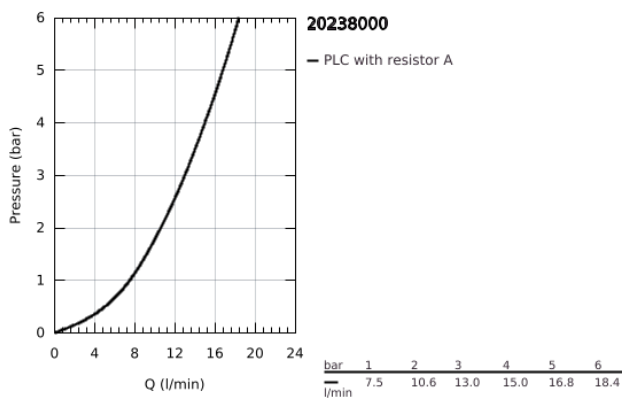

20 238 000 BAUEDGE BIBTAP 1/2"

PRODUCT DESCRIPTION

- Colour: chrome
- wall mounted
- metal lever
- ceramic headpart 1/2", 90°
- mousseur
- GROHE LongLife finish

20 238 000 BAUEDGE BIBTAP 1/2"

SPARE PARTS

- 1: Handle (Spare part-nr. 48142000)
- 1.1: Replacement handle connection kit (Spare part-nr. 45186000)
 - 1.1.1: O-Ring $\varnothing 18,2 \times \varnothing 1,7$ (Spare part-nr. 0392400M)
- 2: Ceramic headpart 1/2" (Spare part-nr. 45882000)
 - 2.1: O-Ring $\varnothing 18,2 \times \varnothing 1,7$ (Spare part-nr. 0392400M)
- 3: Mousseur (Spare part-nr. 13928000)