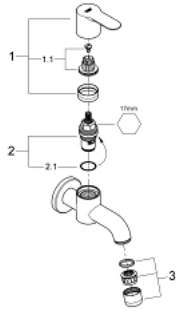

20 238 000 BAUEDGE BIBTAP 1/2"

PRODUCT DESCRIPTION

- Colour: chrome
- wall mounted
- metal lever
- ceramic headpart 1/2", 90°
- mousseur
- GROHE LongLife finish

20 238 000 BAUEDGE BIBTAP 1/2"

SPARE PARTS

- 1: Handle (Spare part-nr. 48142000)
- 1.1: Replacement handle connection kit (Spare part-nr. 45186000)
 - 1.1.1: O-Ring $\varnothing 18,2 \times \varnothing 1,7$ (Spare part-nr. 0392400M)
- 2: Ceramic headpart 1/2" (Spare part-nr. 45882000)
 - 2.1: O-Ring $\varnothing 18,2 \times \varnothing 1,7$ (Spare part-nr. 0392400M)
- 3: Mousseur (Spare part-nr. 13928000)