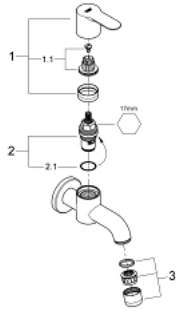

20 238 000 **BAUEDGE BIBTAP 1/2"**

PRODUCT DESCRIPTION

- Tyc: Chrome
- wall mounted
- metal lever
- ceramic headpart 1/2", 90°
- mousseur
- GROHE LongLife finish

20 238 000 BAUEDGE BIBTAP 1/2"

SPARE PARTS

- 1: Handle (Spare part-nr. 48142000)
- 1.1: Replacement handle connection kit (Spare part-nr. 45186000)
 - 1.1.1: O-ring $\varnothing 18.2 \times \varnothing 1.7$ (Spare part-nr. 0392400M)
- 2: Ceramic headpart 1/2" (Spare part-nr. 45882000)
 - 2.1: O-ring $\varnothing 18.2 \times \varnothing 1.7$ (Spare part-nr. 0392400M)
- 3: Mousseur (Spare part-nr. 13928000)