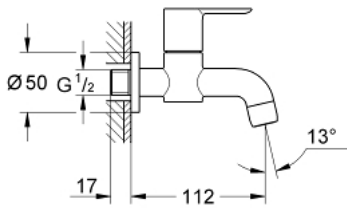

20 238 000 **BAUEDGE BIBTAP 1/2"**

PRODUCT DESCRIPTION

- Tyc: Chrome
- wall mounted
- metal lever
- ceramic headpart 1/2", 90°
- mousseur
- GROHE LongLife finish

20 238 000 BAUEDGE BIBTAP 1/2"

SPARE PARTS

- 1: Handle (Spare part-nr. 48142000)
- 1.1: Replacement handle connection kit (Spare part-nr. 45186000)
 - 1.1.1: O-ring $\varnothing 18.2 \times \varnothing 1.7$ (Spare part-nr. 0392400M)
- 2: Ceramic headpart 1/2" (Spare part-nr. 45882000)
 - 2.1: O-ring $\varnothing 18.2 \times \varnothing 1.7$ (Spare part-nr. 0392400M)
- 3: Mousseur (Spare part-nr. 13928000)