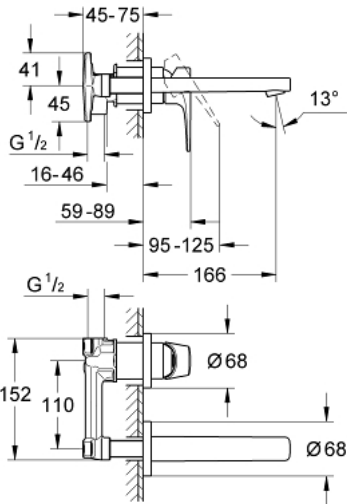

20 287 000 BAUFLOW TWO-HOLE BASIN MIXER

PRODUCT DESCRIPTION

- Colour: chrome
- wall mounted
- consisting of:
- set for final installation
- concealed body
- metal lever
- GROHE SmoothControl 35 mm ceramic cartridge
- GROHE LongLife finish
- mousseur
- center distance 110 mm
- projection 166 mm

20 287 000 BAUFLOW TWO-HOLE BASIN MIXER

SPARE PARTS

1: lever (Spare part-nr. 46774000)

2: Mousseur (Spare part-nr. 13929000)

3: Extension (Spare part-nr. 46627000)*

* Optional accessories