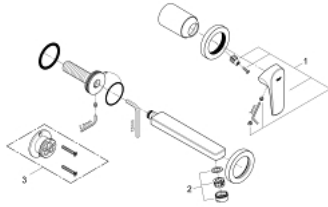

20 287 000 BAUFLOW TWO-HOLE BASIN MIXER

PRODUCT DESCRIPTION

- Colour: chrome
- wall mounted
- consisting of:
- set for final installation
- concealed body
- metal lever
- GROHE SmoothControl 35 mm ceramic cartridge
- GROHE LongLife finish
- mousseur
- center distance 110 mm
- projection 166 mm

20 287 000 BAUFLOW TWO-HOLE BASIN MIXER

SPARE PARTS

1: lever (Spare part-nr. 46774000)

2: Mousseur (Spare part-nr. 13929000)

3: Extension (Spare part-nr. 46627000)*

* Optional accessories