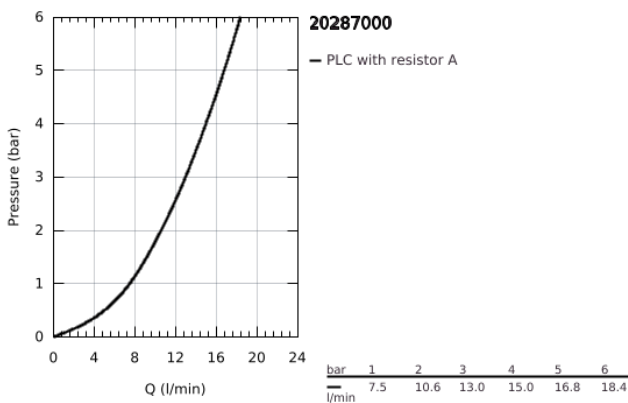

20 287 000 BAUFLOW TWO-HOLE BASIN MIXER

PRODUCT DESCRIPTION

- Colour: chrome
- wall mounted
- consisting of:
- set for final installation
- concealed body
- metal lever
- GROHE SmoothControl 35 mm ceramic cartridge
- GROHE LongLife finish
- mousseur
- center distance 110 mm
- projection 166 mm

20 287 000 BAUFLOW TWO-HOLE BASIN MIXER

SPARE PARTS

1: lever (Spare part-nr. 46774000)

2: Mousseur (Spare part-nr. 13929000)

3: Extension (Spare part-nr. 46627000)*

* Optional accessories